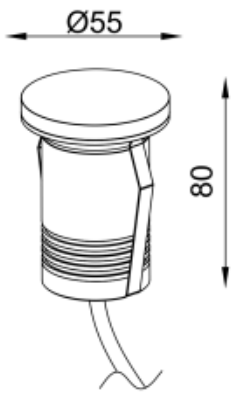

<https://uni-luce.com>
+39 339 505 5880
info@uni-luce.com

Via Monselice, 26, 20832 Desio
MB, Italy

RAMI 2 M TRIMLESS RO

Available colors:	● 232673-B2-TR
Beam angle:	7° 11° 20° 33° 43°
LED Color:	2700K 3000K 4000K 6000K
Lamp Power:	1x2W
CRI:	90
Lamp Lumen:	222lm
Material:	Stainless steel 316, Clear Tempered Glass
Location:	Exterior
Fixation:	Inground
Installation:	Inground
Product dimension:	diam55mm
Input:	24V 50/60Hz
IP:	67
Class:	III
DIM Option:	DALI DMX
Mounting Sleeve:	ABS
IK:	09

<https://uni-luce.com>

+39 339 505 5880

info@uni-luce.com

Via Monselice, 26, 20832 Desio

MB, Italy

RAMI is a wide collection of inground lamps. The collection comes in 3 dimensions M, L and XL. Each size has has COB, SMD, and FLOOD versions for choice, as well as trim and trimless options. The outer ring has no fixing screws, which gives additional esthetical advantage to the product. The LED source is installed deeply in the body, creating anti glare lighting patterns.