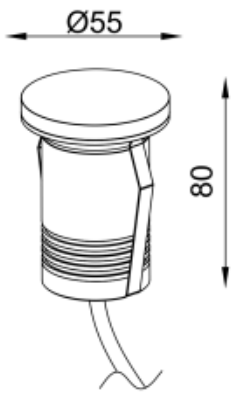

<https://uni-luce.com>
+39 339 505 5880
info@uni-luce.com

Via Monselice, 26, 20832 Desio
MB, Italy

RAMI 2 M TRIMLESS RO ASYM

Available colors:	● 232990-B2-TR
Beam angle:	30°
LED Color:	2700K 3000K 4000K 6000K
Lamp Power:	1x2W
CRI:	90
Lamp Lumen:	222lm
Material:	Stainless steel 316, Clear Tempered Glass
Location:	Exterior
Fixation:	Inground
Installation:	Inground
Product dimension:	diam55mm
Input:	24V 50/60Hz
IP:	67
Class:	III
DIM Option:	DALI DMX
Mounting Sleeve:	ABS
IK:	09

<https://uni-luce.com>

+39 339 505 5880

info@uni-luce.com

Via Monselice, 26, 20832 Desio

MB, Italy

RAMI is a wide collection of inground lamps. The collection comes in 3 dimensions M, L and XL. Each size has has COB, SMD, and FLOOD versions for choice, as well as trim and trimless options. The outer ring has no fixing screws, which gives additional esthetical advantage to the product. The LED source is installed deeply in the body, creating anti glare lighting patterns.