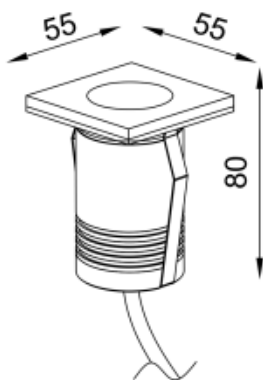

<https://uni-luce.com>
+39 339 505 5880
info@uni-luce.com

Via Monselice, 26, 20832 Desio
MB, Italy

RAMI 2 M TRIMLESS SQ

Available colors:	● 232988-B2-TR
Beam angle:	7° 11° 20° 33° 43°
LED Color:	2700K 3000K 4000K 6000K
Lamp Power:	1x2W
CRI:	90
Lamp Lumen:	222lm
Material:	Clear Tempered Glass
Location:	Exterior
Fixation:	Inground
Installation:	Inground
Product dimension:	55x55mm
Input:	24V 50/60Hz
IP:	67
Class:	III
DIM Option:	DALI DMX
Mounting Sleeve:	ABS
IK:	09

<https://uni-luce.com>

+39 339 505 5880

info@uni-luce.com

Via Monselice, 26, 20832 Desio

MB, Italy

RAMI is a wide collection of inground lamps. The collection comes in 3 dimensions M, L and XL. Each size has has COB, SMD, and FLOOD versions for choice, as well as trim and trimless options. The outer ring has no fixing screws, which gives additional esthetical advantage to the product. The LED source is installed deeply in the body, creating anti glare lighting patterns.