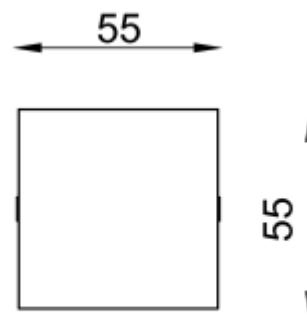

<https://uni-luce.com>
+39 339 505 5880
info@uni-luce.com

Via Monselice, 26, 20832 Desio
MB, Italy

RAMI 2 M TRIMLESS SQ

Available colors:	● 232988-B2-TR
Beam angle:	7° 11° 20° 33° 43°
LED Color:	2700K 3000K 4000K 6000K
Lamp Power:	1x2W
CRI:	90
Lamp Lumen:	222lm
Material:	Clear Tempered Glass
Location:	Exterior
Fixation:	Inground
Installation:	Inground
Product dimension:	55x55mm
Input:	24V 50/60Hz
IP:	67
Class:	III
DIM Option:	DALI DMX
Mounting Sleeve:	ABS
IK:	09

<https://uni-luce.com>

+39 339 505 5880

info@uni-luce.com

Via Monselice, 26, 20832 Desio

MB, Italy

RAMI is a wide collection of inground lamps. The collection comes in 3 dimensions M, L and XL. Each size has has COB, SMD, and FLOOD versions for choice, as well as trim and trimless options. The outer ring has no fixing screws, which gives additional esthetical advantage to the product. The LED source is installed deeply in the body, creating anti glare lighting patterns.