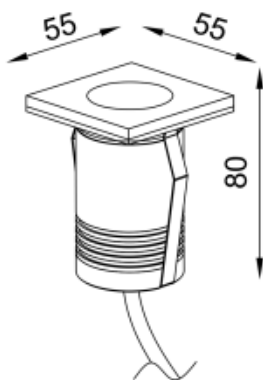

<https://uni-luce.com>
+39 339 505 5880
info@uni-luce.com

Via Monselice, 26, 20832 Desio
MB, Italy

RAMI 2 M TRIMLESS SQ ASYM

| | |
|--------------------|-------------------------|
| Available colors: | ● 232991-B2-TR |
| Beam angle: | 30° |
| LED Color: | 2700K 3000K 4000K 6000K |
| Lamp Power: | 1x2W |
| CRI: | 90 |
| Lamp Lumen: | 222lm |
| Material: | Clear Tempered Glass |
| Location: | Exterior |
| Fixation: | Inground |
| Installation: | Inground |
| Product dimension: | 55x55mm |
| Input: | 24V 50/60Hz |
| IP: | 67 |
| Class: | III |
| DIM Option: | DALI DMX |
| Mounting Sleeve: | ABS |
| IK: | 09 |

<https://uni-luce.com>

+39 339 505 5880

info@uni-luce.com

Via Monselice, 26, 20832 Desio

MB, Italy

RAMI is a wide collection of inground lamps. The collection comes in 3 dimensions M, L and XL. Each size has has COB, SMD, and FLOOD versions for choice, as well as trim and trimless options. The outer ring has no fixing screws, which gives additional esthetical advantage to the product. The LED source is installed deeply in the body, creating anti glare lighting patterns.