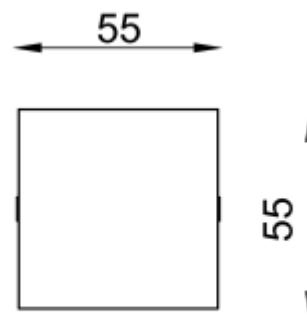

<https://uni-luce.com>
+39 339 505 5880
info@uni-luce.com

Via Monselice, 26, 20832 Desio
MB, Italy

RAMI 2 M TRIMLESS SQ ASYM

| | |
|--------------------|-------------------------|
| Available colors: | ● 232991-B2-TR |
| Beam angle: | 30° |
| LED Color: | 2700K 3000K 4000K 6000K |
| Lamp Power: | 1x2W |
| CRI: | 90 |
| Lamp Lumen: | 222lm |
| Material: | Clear Tempered Glass |
| Location: | Exterior |
| Fixation: | Inground |
| Installation: | Inground |
| Product dimension: | 55x55mm |
| Input: | 24V 50/60Hz |
| IP: | 67 |
| Class: | III |
| DIM Option: | DALI DMX |
| Mounting Sleeve: | ABS |
| IK: | 09 |

<https://uni-luce.com>

+39 339 505 5880

info@uni-luce.com

Via Monselice, 26, 20832 Desio

MB, Italy

RAMI is a wide collection of inground lamps. The collection comes in 3 dimensions M, L and XL. Each size has has COB, SMD, and FLOOD versions for choice, as well as trim and trimless options. The outer ring has no fixing screws, which gives additional esthetical advantage to the product. The LED source is installed deeply in the body, creating anti glare lighting patterns.