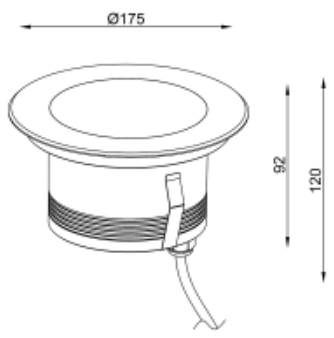

## RAMI-3 18 XL RO RGBW

Available colors:	● 232678-B18-RGBW
	◐ 232678-SS18-RGBW
	○ 232678-W18-RGBW
Beam angle:	30° 40° 60°
LED Color:	2700K 3000K 4000K 6000K
Lamp Power:	3x6W
CRI:	90
Material:	Stainless steel 316, Clear Tempered Glass
Location:	Exterior
Fixation:	Inground
Installation:	Inground
Product dimension:	diam175mm
Input:	24V 50/60Hz
IP:	67
Class:	III
DIM Option:	DALI DMX
Mounting Sleeve:	ABS
IK:	09

<https://uni-luce.com>

+39 339 505 5880

[info@uni-luce.com](mailto:info@uni-luce.com)

Via Monselice, 26, 20832 Desio

MB, Italy

RAMI is a wide collection of inground lamps. The collection comes in 3 dimensions M, L and XL. Each size has has COB, SMD, and FLOOD versions for choice, as well as trim and trimless options. The outer ring has no fixing screws, which gives additional esthetical advantage to the product. The LED source is installed deeply in the body, creating anti glare lighting patterns.