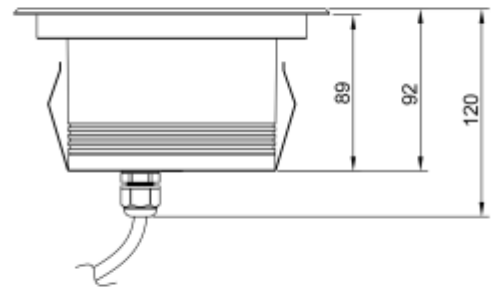

## RAMI-3 18 XL RO RGBW

Available colors:	● 232678-B18-RGBW
	◐ 232678-SS18-RGBW
	○ 232678-W18-RGBW
Beam angle:	30° 40° 60°
LED Color:	2700K 3000K 4000K 6000K
Lamp Power:	3x6W
CRI:	90
Material:	Stainless steel 316, Clear Tempered Glass
Location:	Exterior
Fixation:	Inground
Installation:	Inground
Product dimension:	diam175mm
Input:	24V 50/60Hz
IP:	67
Class:	III
DIM Option:	DALI DMX
Mounting Sleeve:	ABS
IK:	09

<https://uni-luce.com>

+39 339 505 5880

[info@uni-luce.com](mailto:info@uni-luce.com)

Via Monselice, 26, 20832 Desio

MB, Italy

RAMI is a wide collection of inground lamps. The collection comes in 3 dimensions M, L and XL. Each size has has COB, SMD, and FLOOD versions for choice, as well as trim and trimless options. The outer ring has no fixing screws, which gives additional esthetical advantage to the product. The LED source is installed deeply in the body, creating anti glare lighting patterns.