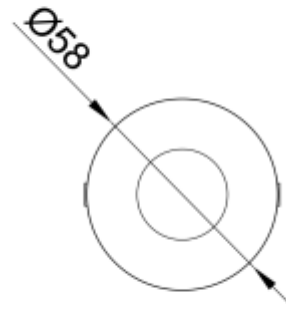

<https://uni-luce.com>
+39 339 505 5880
info@uni-luce.com

Via Monselice, 26, 20832 Desio
MB, Italy

RAMI 3 COB M RO

Available colors:	<input type="radio"/> 23268-SS3
	<input type="radio"/> 23268-W3
	<input checked="" type="radio"/> 23268-BS3
Beam angle:	24° 36°
LED Color:	2700K 3000K 4000K 6000K
Lamp Power:	1x2.8W
CRI:	90
Lamp Lumen:	356lm
Material:	Stainless steel 316, Clear Tempered Glass
Location:	Exterior
Fixation:	Inground
Installation:	Inground
Product dimension:	diam58mm
Input:	24V 50/60Hz
IP:	67
Class:	III
DIM Option:	DALI DMX
Mounting Sleeve:	ABS
IK:	09

<https://uni-luce.com>

+39 339 505 5880

info@uni-luce.com

Via Monselice, 26, 20832 Desio

MB, Italy

RAMI is a wide collection of inground lamps. The collection comes in 3 dimensions M, L and XL. Each size has has COB, SMD, and FLOOD versions for choice, as well as trim and trimless options. The outer ring has no fixing screws, which gives additional esthetical advantage to the product. The LED source is installed deeply in the body, creating anti glare lighting patterns.