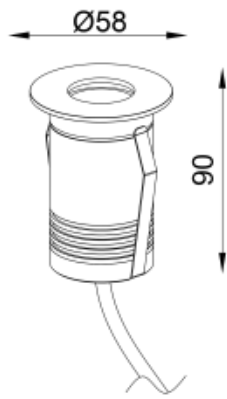

<https://uni-luce.com>
+39 339 505 5880
info@uni-luce.com

Via Monselice, 26, 20832 Desio
MB, Italy

RAMI 3 COB M RO

Available colors:	<input type="radio"/> 23268-SS3
	<input type="radio"/> 23268-W3
	<input checked="" type="radio"/> 23268-BS3
Beam angle:	24° 36°
LED Color:	2700K 3000K 4000K 6000K
Lamp Power:	1x2.8W
CRI:	90
Lamp Lumen:	356lm
Material:	Stainless steel 316, Clear Tempered Glass
Location:	Exterior
Fixation:	Inground
Installation:	Inground
Product dimension:	diam58mm
Input:	24V 50/60Hz
IP:	67
Class:	III
DIM Option:	DALI DMX
Mounting Sleeve:	ABS
IK:	09

<https://uni-luce.com>

+39 339 505 5880

info@uni-luce.com

Via Monselice, 26, 20832 Desio

MB, Italy

RAMI is a wide collection of inground lamps. The collection comes in 3 dimensions M, L and XL. Each size has has COB, SMD, and FLOOD versions for choice, as well as trim and trimless options. The outer ring has no fixing screws, which gives additional esthetical advantage to the product. The LED source is installed deeply in the body, creating anti glare lighting patterns.