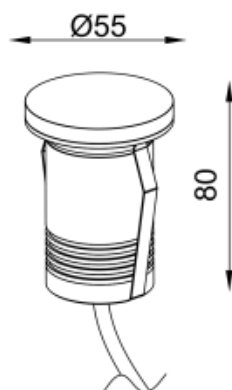

## RAMI 3 COB M RO TRIMLESS

Available colors:	● 232680-B3-TR
Beam angle:	24° 36°
LED Color:	2700K 3000K 4000K 6000K
Lamp Power:	1x2.8W
CRI:	90
Lamp Lumen:	356lm
Material:	Clear Tempered Glass
Location:	Exterior
Fixation:	Inground
Installation:	Inground
Product dimension:	diam55mm
Input:	24V 50/60Hz
IP:	67
Class:	III
DIM Option:	DALI DMX
Mounting Sleeve:	ABS
IK:	09

<https://uni-luce.com>

+39 339 505 5880

[info@uni-luce.com](mailto:info@uni-luce.com)

Via Monselice, 26, 20832 Desio

MB, Italy

RAMI is a wide collection of inground lamps. The collection comes in 3 dimensions M, L and XL. Each size has has COB, SMD, and FLOOD versions for choice, as well as trim and trimless options. The outer ring has no fixing screws, which gives additional esthetical advantage to the product. The LED source is installed deeply in the body, creating anti glare lighting patterns.