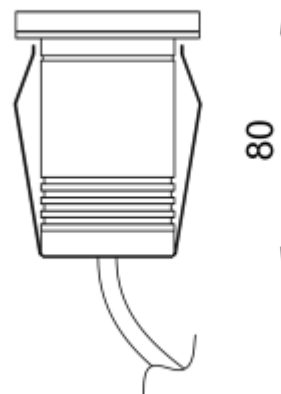

## RAMI 3 COB M RO TRIMLESS

Available colors:	● 232680-B3-TR
Beam angle:	24° 36°
LED Color:	2700K 3000K 4000K 6000K
Lamp Power:	1x2.8W
CRI:	90
Lamp Lumen:	356lm
Material:	Clear Tempered Glass
Location:	Exterior
Fixation:	Inground
Installation:	Inground
Product dimension:	diam55mm
Input:	24V 50/60Hz
IP:	67
Class:	III
DIM Option:	DALI DMX
Mounting Sleeve:	ABS
IK:	09

<https://uni-luce.com>

+39 339 505 5880

[info@uni-luce.com](mailto:info@uni-luce.com)

Via Monselice, 26, 20832 Desio

MB, Italy

RAMI is a wide collection of inground lamps. The collection comes in 3 dimensions M, L and XL. Each size has has COB, SMD, and FLOOD versions for choice, as well as trim and trimless options. The outer ring has no fixing screws, which gives additional esthetical advantage to the product. The LED source is installed deeply in the body, creating anti glare lighting patterns.