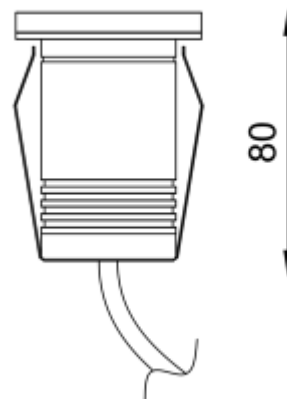

<https://uni-luce.com>
+39 339 505 5880
info@uni-luce.com

Via Monselice, 26, 20832 Desio
MB, Italy

RAMI 3 COB M SQ TRIMLESS

Available colors:	● 233008-B3-TR
Beam angle:	24° 36°
LED Color:	2700K 3000K 4000K 6000K
Lamp Power:	1x2.8W
CRI:	90
Lamp Lumen:	356lm
Material:	Clear Tempered Glass
Location:	Exterior
Fixation:	Inground
Installation:	Inground
Product dimension:	55x55mm
Input:	24V 50/60Hz
IP:	67
Class:	III
DIM Option:	DALI DMX
Mounting Sleeve:	ABS
IK:	09

<https://uni-luce.com>

+39 339 505 5880

info@uni-luce.com

Via Monselice, 26, 20832 Desio

MB, Italy

RAMI is a wide collection of inground lamps. The collection comes in 3 dimensions M, L and XL. Each size has has COB, SMD, and FLOOD versions for choice, as well as trim and trimless options. The outer ring has no fixing screws, which gives additional esthetical advantage to the product. The LED source is installed deeply in the body, creating anti glare lighting patterns.