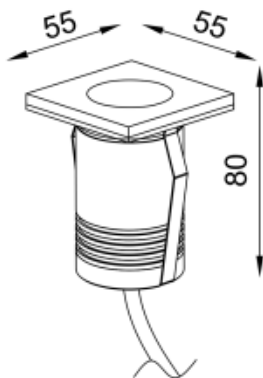

<https://uni-luce.com>
+39 339 505 5880
info@uni-luce.com

Via Monselice, 26, 20832 Desio
MB, Italy

RAMI 3 COB M SQ TRIMLESS

Available colors:	● 233008-B3-TR
Beam angle:	24° 36°
LED Color:	2700K 3000K 4000K 6000K
Lamp Power:	1x2.8W
CRI:	90
Lamp Lumen:	356lm
Material:	Clear Tempered Glass
Location:	Exterior
Fixation:	Inground
Installation:	Inground
Product dimension:	55x55mm
Input:	24V 50/60Hz
IP:	67
Class:	III
DIM Option:	DALI DMX
Mounting Sleeve:	ABS
IK:	09

<https://uni-luce.com>

+39 339 505 5880

info@uni-luce.com

Via Monselice, 26, 20832 Desio

MB, Italy

RAMI is a wide collection of inground lamps. The collection comes in 3 dimensions M, L and XL. Each size has has COB, SMD, and FLOOD versions for choice, as well as trim and trimless options. The outer ring has no fixing screws, which gives additional esthetical advantage to the product. The LED source is installed deeply in the body, creating anti glare lighting patterns.