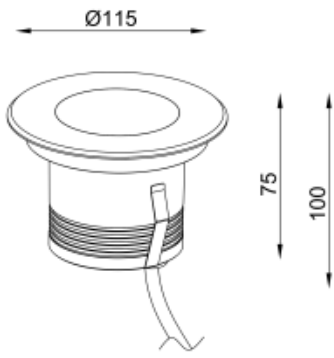

<https://uni-luce.com>
+39 339 505 5880
info@uni-luce.com

Via Monselice, 26, 20832 Desio
MB, Italy

RAMI-4 8 SMD L RO

Available colors:	<input type="radio"/> 23261-SS8-SMD
	<input type="radio"/> 23261-W8-SMD
	<input checked="" type="radio"/> 23261-B8-SMD
Beam angle:	7° 13° 20° 30° 40°
LED Color:	2700K 3000K 4000K 6000K
Lamp Power:	4x2,1W
CRI:	90
Lamp Lumen:	799lm
Material:	Stainless steel 316, Clear Tempered Glass
Location:	Exterior
Fixation:	Inground
Installation:	Inground
Product dimension:	diam58mm
Input:	24V 50/60Hz
IP:	67
Class:	III
DIM Option:	DALI DMX
Mounting Sleeve:	ABS
IK:	09

<https://uni-luce.com>

+39 339 505 5880

info@uni-luce.com

Via Monselice, 26, 20832 Desio

MB, Italy

RAMI is a wide collection of inground lamps. The collection comes in 3 dimensions M, L and XL. Each size has has COB, SMD, and FLOOD versions for choice, as well as trim and trimless options. The outer ring has no fixing screws, which gives additional esthetical advantage to the product. The LED source is installed deeply in the body, creating anti glare lighting patterns.