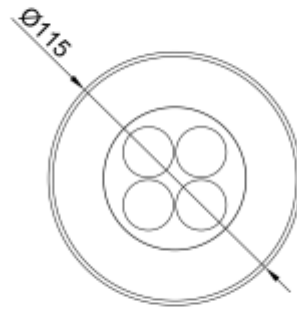

<https://uni-luce.com>
+39 339 505 5880
info@uni-luce.com

Via Monselice, 26, 20832 Desio
MB, Italy

RAMI-4 8 SMD L RO

Available colors:	<input type="radio"/> 23261-SS8-SMD
	<input type="radio"/> 23261-W8-SMD
	<input checked="" type="radio"/> 23261-B8-SMD
Beam angle:	7° 13° 20° 30° 40°
LED Color:	2700K 3000K 4000K 6000K
Lamp Power:	4x2,1W
CRI:	90
Lamp Lumen:	799lm
Material:	Stainless steel 316, Clear Tempered Glass
Location:	Exterior
Fixation:	Inground
Installation:	Inground
Product dimension:	diam58mm
Input:	24V 50/60Hz
IP:	67
Class:	III
DIM Option:	DALI DMX
Mounting Sleeve:	ABS
IK:	09

<https://uni-luce.com>

+39 339 505 5880

info@uni-luce.com

Via Monselice, 26, 20832 Desio

MB, Italy

RAMI is a wide collection of inground lamps. The collection comes in 3 dimensions M, L and XL. Each size has has COB, SMD, and FLOOD versions for choice, as well as trim and trimless options. The outer ring has no fixing screws, which gives additional esthetical advantage to the product. The LED source is installed deeply in the body, creating anti glare lighting patterns.