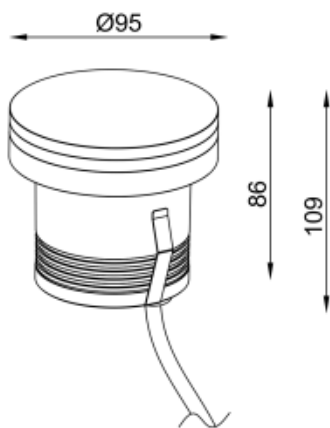

<https://uni-luce.com>
+39 339 505 5880
info@uni-luce.com

Via Monselice, 26, 20832 Desio
MB, Italy

RAMI-4 8 SMD L RO TRIMLESS

Available colors:	● 232674-B8-TR
Beam angle:	7° 11° 20° 33° 43°
LED Color:	2700K 3000K 4000K 6000K
Lamp Power:	4x2.1W
CRI:	90
Lamp Lumen:	799lm
Material:	Clear Tempered Glass
Location:	Exterior
Fixation:	Inground
Installation:	Inground
Product dimension:	diam95mm
Input:	24V 50/60Hz
IP:	67
Class:	III
DIM Option:	DALI DMX
Mounting Sleeve:	ABS
IK:	09

<https://uni-luce.com>

+39 339 505 5880

info@uni-luce.com

Via Monselice, 26, 20832 Desio

MB, Italy

RAMI is a wide collection of inground lamps. The collection comes in 3 dimensions M, L and XL. Each size has has COB, SMD, and FLOOD versions for choice, as well as trim and trimless options. The outer ring has no fixing screws, which gives additional esthetical advantage to the product. The LED source is installed deeply in the body, creating anti glare lighting patterns.