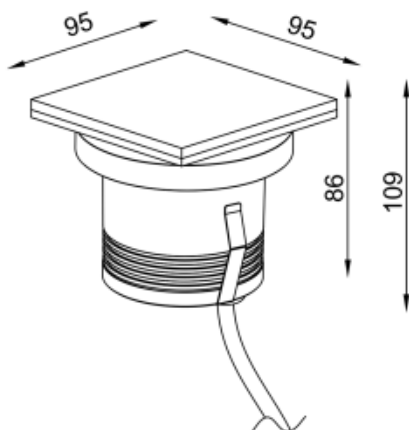

<https://uni-luce.com>
+39 339 505 5880
info@uni-luce.com

Via Monselice, 26, 20832 Desio
MB, Italy

RAMI-4 8 SMD L SQ TRIMLESS

Available colors:

● 232999-B8-TR

Beam angle:

7° 11° 20° 33° 43°

LED Color:

2700K 3000K 4000K 6000K

Lamp Power:

4x2.1W

CRI:

90

Lamp Lumen:

799lm

Material:

Clear Tempered Glass

Location:

Exterior

Fixation:

Inground

Installation:

Inground

Product dimension:

95x95mm

Input:

24V 50/60Hz

IP:

67

Class:

III

DIM Option:

DALI DMX

Mounting Sleeve:

ABS

IK:

09