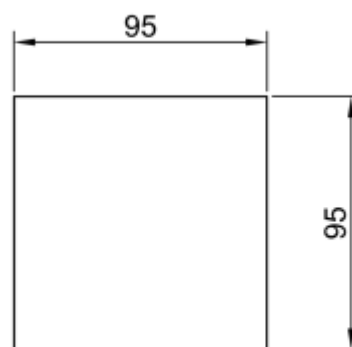

<https://uni-luce.com>
+39 339 505 5880
info@uni-luce.com

Via Monselice, 26, 20832 Desio
MB, Italy

RAMI-4 8 SMD L SQ TRIMLESS

Available colors:

● 232999-B8-TR

Beam angle:

7° 11° 20° 33° 43°

LED Color:

2700K 3000K 4000K 6000K

Lamp Power:

4x2.1W

CRI:

90

Lamp Lumen:

799lm

Material:

Clear Tempered Glass

Location:

Exterior

Fixation:

Inground

Installation:

Inground

Product dimension:

95x95mm

Input:

24V 50/60Hz

IP:

67

Class:

III

DIM Option:

DALI DMX

Mounting Sleeve:

ABS

IK:

09