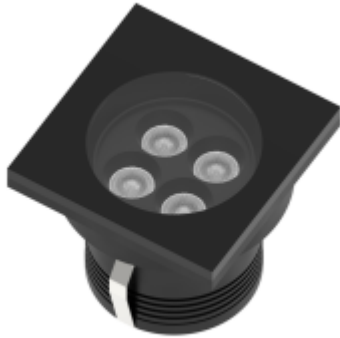

## RAMI-4 8 SMD L SQ TRIMLESS

Available colors:

● 232999-B8-TR

Beam angle:

7° 11° 20° 33° 43°

LED Color:

2700K 3000K 4000K 6000K

Lamp Power:

4x2.1W

CRI:

90

Lamp Lumen:

799lm

Material:

Clear Tempered Glass

Location:

Exterior

Fixation:

Inground

Installation:

Inground

Product dimension:

95x95mm

Input:

RAMI is a wide collection of inground lamps. The collection comes in 3 dimensions M, L and XL. Each size has has COB, SMD, and FLOOD versions for choice, as well as trim and trimless options. The outer ring has no fixing screws, which gives additional esthetical advantage to the product. The LED source is installed deeply in the body, creating anti glare lighting patterns.