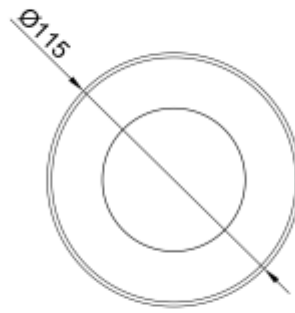

<https://uni-luce.com>
+39 339 505 5880
info@uni-luce.com

Via Monselice, 26, 20832 Desio
MB, Italy

RAMI 5 FL L RO

Available colors:	<input type="radio"/> 23266-SS5-FL
	<input type="radio"/> 23266-W5-FL
	<input checked="" type="radio"/> 23266-B5-FL
Beam angle:	120°
LED Color:	2700K 3000K 4000K 6000K
Lamp Power:	12x0.4W
CRI:	90
Lamp Lumen:	509lm
Material:	Stainless steel 316, Clear Tempered Glass
Location:	Exterior
Fixation:	Inground
Installation:	Inground
Product dimension:	diam115mm
Input:	24V 50/60Hz
IP:	67
Class:	III
DIM Option:	DALI DMX
Mounting Sleeve:	ABS
IK:	09

75
100

<https://uni-luce.com>

+39 339 505 5880

info@uni-luce.com

Via Monselice, 26, 20832 Desio

MB, Italy

RAMI is a wide collection of inground lamps. The collection comes in 3 dimensions M, L and XL. Each size has has COB, SMD, and FLOOD versions for choice, as well as trim and trimless options. The outer ring has no fixing screws, which gives additional esthetical advantage to the product. The LED source is installed deeply in the body, creating anti glare lighting patterns.