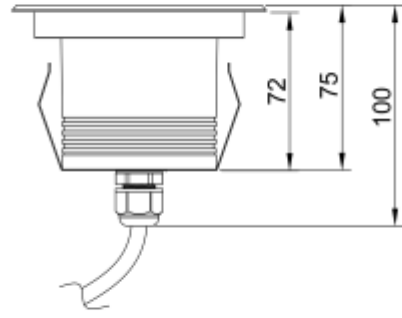

<https://uni-luce.com>
+39 339 505 5880
info@uni-luce.com

Via Monselice, 26, 20832 Desio
MB, Italy

RAMI 5 FL L RO RGBW

Available colors:	● 232982-B5-FL RGBW
	◐ 232982-SS5-FL RGBW
	○ 232982-W5-FL RGBW
Beam angle:	110°
LED Color:	2700K 3000K 4000K 6000K
Lamp Power:	4x2.2W
CRI:	90
Material:	Stainless steel 316, Clear Tempered Glass
Location:	Exterior
Fixation:	Inground
Installation:	Inground
Product dimension:	diam115mm
Input:	24V 50/60Hz
IP:	67
Class:	III
DIM Option:	DALI DMX
Mounting Sleeve:	ABS
IK:	09

<https://uni-luce.com>

+39 339 505 5880

info@uni-luce.com

Via Monselice, 26, 20832 Desio

MB, Italy

RAMI is a wide collection of inground lamps. The collection comes in 3 dimensions M, L and XL. Each size has has COB, SMD, and FLOOD versions for choice, as well as trim and trimless options. The outer ring has no fixing screws, which gives additional esthetical advantage to the product. The LED source is installed deeply in the body, creating anti glare lighting patterns.