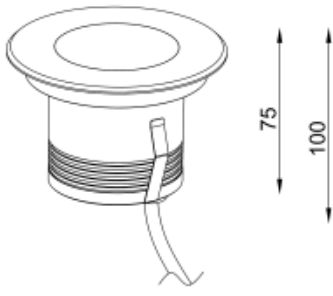

<https://uni-luce.com>
+39 339 505 5880
info@uni-luce.com

Via Monselice, 26, 20832 Desio
MB, Italy

RAMI 5 FL L RO RGBW

Available colors:	● 232982-B5-FL RGBW
	◐ 232982-SS5-FL RGBW
	○ 232982-W5-FL RGBW
Beam angle:	110°
LED Color:	2700K 3000K 4000K 6000K
Lamp Power:	4x2.2W
CRI:	90
Material:	Stainless steel 316, Clear Tempered Glass
Location:	Exterior
Fixation:	Inground
Installation:	Inground
Product dimension:	diam115mm
Input:	24V 50/60Hz
IP:	67
Class:	III
DIM Option:	DALI DMX
Mounting Sleeve:	ABS
IK:	09

<https://uni-luce.com>

+39 339 505 5880

info@uni-luce.com

Via Monselice, 26, 20832 Desio

MB, Italy

RAMI is a wide collection of inground lamps. The collection comes in 3 dimensions M, L and XL. Each size has has COB, SMD, and FLOOD versions for choice, as well as trim and trimless options. The outer ring has no fixing screws, which gives additional esthetical advantage to the product. The LED source is installed deeply in the body, creating anti glare lighting patterns.