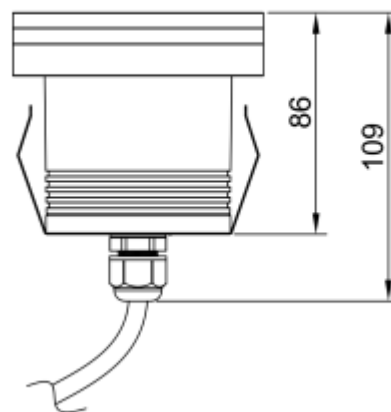

<https://uni-luce.com>
+39 339 505 5880
info@uni-luce.com

Via Monselice, 26, 20832 Desio
MB, Italy

RAMI 5 L RO FL TRIMLESS

Available colors:	● 232678-B5-FL-TR
Beam angle:	120°
LED Color:	2700K 3000K 4000K 6000K
Lamp Power:	12x0.4W
CRI:	90
Lamp Lumen:	509lm
Material:	Clear Tempered Glass
Location:	Exterior
Fixation:	Inground
Installation:	Inground
Product dimension:	diam95mm
Input:	24V 50/60Hz
IP:	67
Class:	III
DIM Option:	DALI DMX
Mounting Sleeve:	ABS
IK:	09

<https://uni-luce.com>

+39 339 505 5880

info@uni-luce.com

Via Monselice, 26, 20832 Desio

MB, Italy

RAMI is a wide collection of inground lamps. The collection comes in 3 dimensions M, L and XL. Each size has has COB, SMD, and FLOOD versions for choice, as well as trim and trimless options. The outer ring has no fixing screws, which gives additional esthetical advantage to the product. The LED source is installed deeply in the body, creating anti glare lighting patterns.