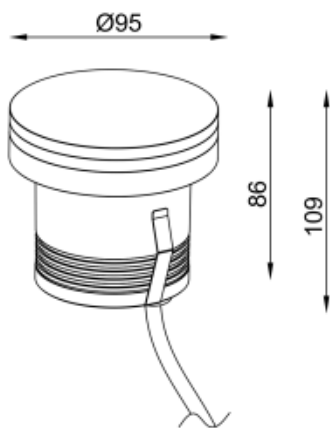

<https://uni-luce.com>
+39 339 505 5880
info@uni-luce.com

Via Monselice, 26, 20832 Desio
MB, Italy

RAMI 5 L RO FL TRIMLESS

Available colors:	● 232678-B5-FL-TR
Beam angle:	120°
LED Color:	2700K 3000K 4000K 6000K
Lamp Power:	12x0.4W
CRI:	90
Lamp Lumen:	509lm
Material:	Clear Tempered Glass
Location:	Exterior
Fixation:	Inground
Installation:	Inground
Product dimension:	diam95mm
Input:	24V 50/60Hz
IP:	67
Class:	III
DIM Option:	DALI DMX
Mounting Sleeve:	ABS
IK:	09

<https://uni-luce.com>

+39 339 505 5880

info@uni-luce.com

Via Monselice, 26, 20832 Desio

MB, Italy

RAMI is a wide collection of inground lamps. The collection comes in 3 dimensions M, L and XL. Each size has has COB, SMD, and FLOOD versions for choice, as well as trim and trimless options. The outer ring has no fixing screws, which gives additional esthetical advantage to the product. The LED source is installed deeply in the body, creating anti glare lighting patterns.