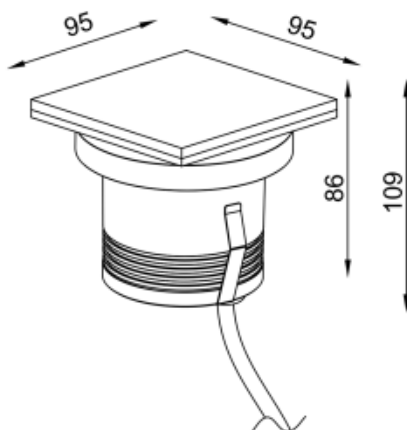

Installation:

Inground

Product dimension:

95x95mm

Input:

24V 50/60Hz

IP:

67

Class:

III

DIM Option:

DALI DMX

Mounting Sleeve:

ABS

IK:

09

<https://uni-luce.com>

+39 339 505 5880

info@uni-luce.com

Via Monselice, 26, 20832 Desio

MB, Italy

RAMI is a wide collection of inground lamps. The collection comes in 3 dimensions M, L and XL. Each size has has COB, SMD, and FLOOD versions for choice, as well as trim and trimless options. The outer ring has no fixing screws, which gives additional esthetical advantage to the product. The LED source is installed deeply in the body, creating anti glare lighting patterns.