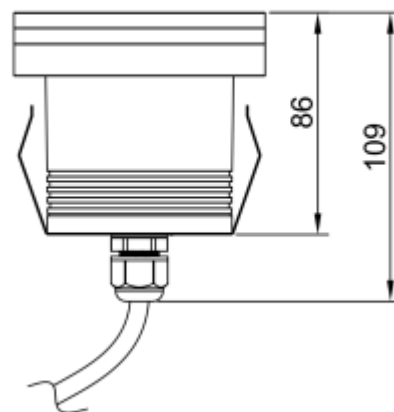

Installation:

Inground

Product dimension:

95x95mm

Input:

24V 50/60Hz

IP:

67

Class:

III

DIM Option:

DALI DMX

Mounting Sleeve:

ABS

IK:

09

<https://uni-luce.com>

+39 339 505 5880

info@uni-luce.com

Via Monselice, 26, 20832 Desio

MB, Italy

RAMI is a wide collection of inground lamps. The collection comes in 3 dimensions M, L and XL. Each size has has COB, SMD, and FLOOD versions for choice, as well as trim and trimless options. The outer ring has no fixing screws, which gives additional esthetical advantage to the product. The LED source is installed deeply in the body, creating anti glare lighting patterns.