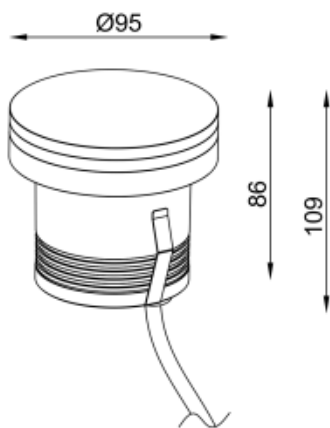

<https://uni-luce.com>
+39 339 505 5880
info@uni-luce.com

Via Monselice, 26, 20832 Desio
MB, Italy

RAMI-7 11 SMD L RO TRIMLESS

Available colors:	● 232675-B11-TR
Beam angle:	20° 30° 40° 60°
LED Color:	2700K 3000K 4000K 6000K
Lamp Power:	7x1.5W
CRI:	90
Lamp Lumen:	1113lm
Material:	Clear Tempered Glass
Location:	Exterior
Fixation:	Inground
Installation:	Inground
Product dimension:	diam95mm
Input:	24V 50/60Hz
IP:	67
Class:	III
DIM Option:	DALI DMX
Mounting Sleeve:	ABS
IK:	09

<https://uni-luce.com>

+39 339 505 5880

info@uni-luce.com

Via Monselice, 26, 20832 Desio

MB, Italy

RAMI is a wide collection of inground lamps. The collection comes in 3 dimensions M, L and XL. Each size has has COB, SMD, and FLOOD versions for choice, as well as trim and trimless options. The outer ring has no fixing screws, which gives additional esthetical advantage to the product. The LED source is installed deeply in the body, creating anti glare lighting patterns.