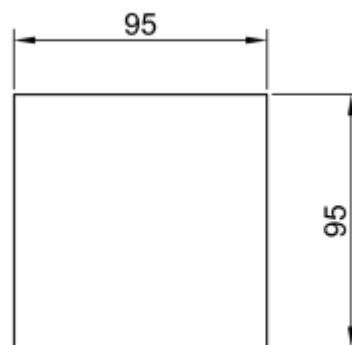

## RAMI-7 11 SMD L SQ TRIMLESS

Available colors:	● 233001-B11-TR
Beam angle:	20° 30° 40° 60°
LED Color:	2700K 3000K 4000K 6000K
Lamp Power:	7x1.5W
CRI:	90
Lamp Lumen:	1113lm
Material:	Clear Tempered Glass
Location:	Exterior
Fixation:	Inground
Installation:	Inground
Product dimension:	95x95mm
Input:	24V 50/60Hz
IP:	67
Class:	III
DIM Option:	DALI DMX
Mounting Sleeve:	ABS
IK:	09

<https://uni-luce.com>

+39 339 505 5880

[info@uni-luce.com](mailto:info@uni-luce.com)

Via Monselice, 26, 20832 Desio

MB, Italy

RAMI is a wide collection of inground lamps. The collection comes in 3 dimensions M, L and XL. Each size has has COB, SMD, and FLOOD versions for choice, as well as trim and trimless options. The outer ring has no fixing screws, which gives additional esthetical advantage to the product. The LED source is installed deeply in the body, creating anti glare lighting patterns.