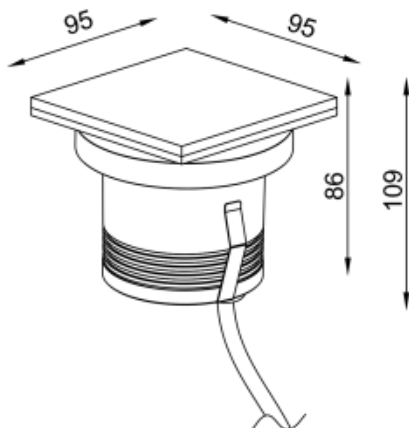

## RAMI-7 11 SMD L SQ TRIMLESS

Available colors:	● 233001-B11-TR
Beam angle:	20° 30° 40° 60°
LED Color:	2700K 3000K 4000K 6000K
Lamp Power:	7x1.5W
CRI:	90
Lamp Lumen:	1113lm
Material:	Clear Tempered Glass
Location:	Exterior
Fixation:	Inground
Installation:	Inground
Product dimension:	95x95mm
Input:	24V 50/60Hz
IP:	67
Class:	III
DIM Option:	DALI DMX
Mounting Sleeve:	ABS
IK:	09

<https://uni-luce.com>

+39 339 505 5880

[info@uni-luce.com](mailto:info@uni-luce.com)

Via Monselice, 26, 20832 Desio

MB, Italy

RAMI is a wide collection of inground lamps. The collection comes in 3 dimensions M, L and XL. Each size has has COB, SMD, and FLOOD versions for choice, as well as trim and trimless options. The outer ring has no fixing screws, which gives additional esthetical advantage to the product. The LED source is installed deeply in the body, creating anti glare lighting patterns.