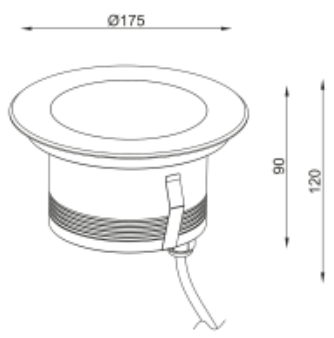

## RAMI-9 19 SMD XL RO

Available colors:	<input type="radio"/> 23263-SS19-SMD
	<input type="radio"/> 23263-W19-SMD
	<input checked="" type="radio"/> 23263-B19-SMD
Beam angle:	7° 13° 20° 30° 40°
LED Color:	2700K 3000K 4000K 6000K
Lamp Power:	9x2,1W
CRI:	90
Lamp Lumen:	2003lm
Material:	Stainless steel 316, Clear Tempered Glass
Location:	Exterior
Fixation:	Inground
Installation:	Inground
Product dimension:	diam175mm
Input:	24V 50/60Hz
IP:	67
Class:	III
DIM Option:	DALI DMX
Mounting Sleeve:	ABS
IK:	09

<https://uni-luce.com>

+39 339 505 5880

[info@uni-luce.com](mailto:info@uni-luce.com)

Via Monselice, 26, 20832 Desio

MB, Italy

RAMI is a wide collection of inground lamps. The collection comes in 3 dimensions M, L and XL. Each size has has COB, SMD, and FLOOD versions for choice, as well as trim and trimless options. The outer ring has no fixing screws, which gives additional esthetical advantage to the product. The LED source is installed deeply in the body, creating anti glare lighting patterns.