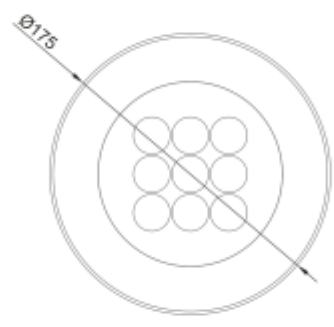

## RAMI-9 19 SMD XL RO

Available colors:	<input type="radio"/> 23263-SS19-SMD
	<input type="radio"/> 23263-W19-SMD
	<input checked="" type="radio"/> 23263-B19-SMD
Beam angle:	7° 13° 20° 30° 40°
LED Color:	2700K 3000K 4000K 6000K
Lamp Power:	9x2,1W
CRI:	90
Lamp Lumen:	2003lm
Material:	Stainless steel 316, Clear Tempered Glass
Location:	Exterior
Fixation:	Inground
Installation:	Inground
Product dimension:	diam175mm
Input:	24V 50/60Hz
IP:	67
Class:	III
DIM Option:	DALI DMX
Mounting Sleeve:	ABS
IK:	09

<https://uni-luce.com>

+39 339 505 5880

[info@uni-luce.com](mailto:info@uni-luce.com)

Via Monselice, 26, 20832 Desio

MB, Italy

RAMI is a wide collection of inground lamps. The collection comes in 3 dimensions M, L and XL. Each size has has COB, SMD, and FLOOD versions for choice, as well as trim and trimless options. The outer ring has no fixing screws, which gives additional esthetical advantage to the product. The LED source is installed deeply in the body, creating anti glare lighting patterns.