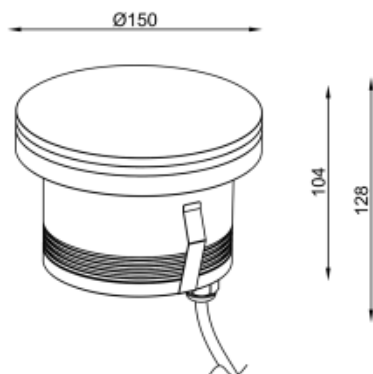

Installation:

Inground

Product dimension:

diam150mm

Input:

24V 50/60Hz

IP:

67

Class:

III

DIM Option:

DALI DMX

Mounting Sleeve:

ABS

IK:

09

<https://uni-luce.com>

+39 339 505 5880

info@uni-luce.com

Via Monselice, 26, 20832 Desio

MB, Italy

RAMI is a wide collection of inground lamps. The collection comes in 3 dimensions M, L and XL. Each size has has COB, SMD, and FLOOD versions for choice, as well as trim and trimless options. The outer ring has no fixing screws, which gives additional esthetical advantage to the product. The LED source is installed deeply in the body, creating anti glare lighting patterns.