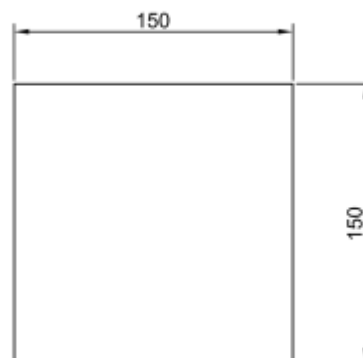

<https://uni-luce.com>

+39 339 505 5880

info@uni-luce.com

Via Monselice, 26, 20832 Desio

MB, Italy

RAMI-9 19 SMD XL SQ TRIMLESS

Available colors:

● 233003-B19-TR

Beam angle:

7° 11° 20° 33° 43°

LED Color:

2700K 3000K 4000K 6000K

Lamp Power:

9x2.1W

CRI:

90

Lamp Lumen:

2003lm

Material:

Clear Tempered Glass

Location:

Exterior

Fixation:

Inground

Installation:

Inground

Product dimension:

150x150mm

Input:

24V 50/60Hz

IP:

67

Class:

III

DIM Option:

DALI DMX

Mounting Sleeve:

ABS

IK:

09