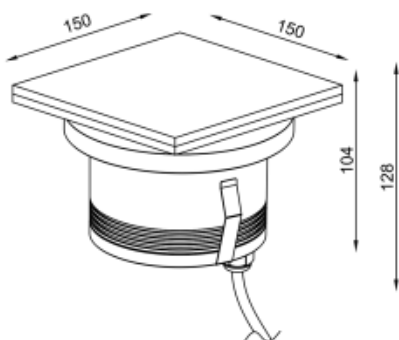

<https://uni-luce.com>

+39 339 505 5880

info@uni-luce.com

Via Monselice, 26, 20832 Desio

MB, Italy

RAMI-9 19 SMD XL SQ TRIMLESS

Available colors:

● 233003-B19-TR

Beam angle:

7° 11° 20° 33° 43°

LED Color:

2700K 3000K 4000K 6000K

Lamp Power:

9x2.1W

CRI:

90

Lamp Lumen:

2003lm

Material:

Clear Tempered Glass

Location:

Exterior

Fixation:

Inground

Installation:

Inground

Product dimension:

150x150mm

Input:

24V 50/60Hz

IP:

67

Class:

III

DIM Option:

DALI DMX

Mounting Sleeve:

ABS

IK:

09