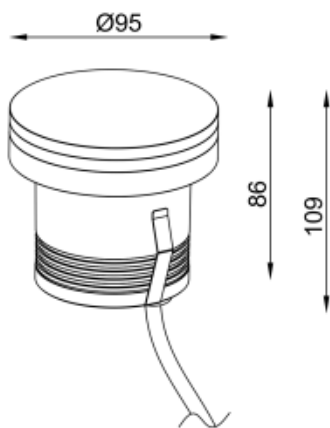

## RAMI 9 ASYM L RO TRIMLESS

Available colors:	● 233013-B9-LE-TR
Beam angle:	30°
LED Color:	2700K 3000K 4000K 6000K
Lamp Power:	1x8.9W
CRI:	90
Lamp Lumen:	509lm
Material:	Clear Tempered Glass
Location:	Exterior
Fixation:	Inground
Installation:	Inground
Product dimension:	diam95mm
Input:	24V 50/60Hz
IP:	67
Class:	III
DIM Option:	DALI DMX
Mounting Sleeve:	ABS
IK:	09

<https://uni-luce.com>

+39 339 505 5880

[info@uni-luce.com](mailto:info@uni-luce.com)

Via Monselice, 26, 20832 Desio

MB, Italy

RAMI is a wide collection of inground lamps. The collection comes in 3 dimensions M, L and XL. Each size has has COB, SMD, and FLOOD versions for choice, as well as trim and trimless options. The outer ring has no fixing screws, which gives additional esthetical advantage to the product. The LED source is installed deeply in the body, creating anti glare lighting patterns.