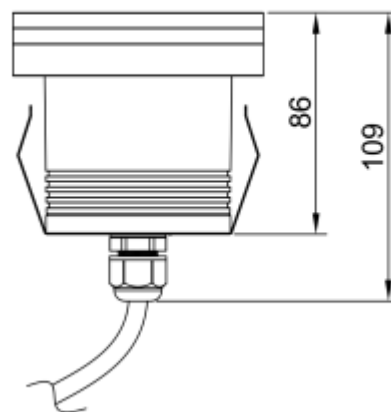

## RAMI 9 ASYM L RO TRIMLESS

Available colors:	● 233013-B9-LE-TR
Beam angle:	30°
LED Color:	2700K 3000K 4000K 6000K
Lamp Power:	1x8.9W
CRI:	90
Lamp Lumen:	509lm
Material:	Clear Tempered Glass
Location:	Exterior
Fixation:	Inground
Installation:	Inground
Product dimension:	diam95mm
Input:	24V 50/60Hz
IP:	67
Class:	III
DIM Option:	DALI DMX
Mounting Sleeve:	ABS
IK:	09

<https://uni-luce.com>

+39 339 505 5880

[info@uni-luce.com](mailto:info@uni-luce.com)

Via Monselice, 26, 20832 Desio

MB, Italy

RAMI is a wide collection of inground lamps. The collection comes in 3 dimensions M, L and XL. Each size has has COB, SMD, and FLOOD versions for choice, as well as trim and trimless options. The outer ring has no fixing screws, which gives additional esthetical advantage to the product. The LED source is installed deeply in the body, creating anti glare lighting patterns.