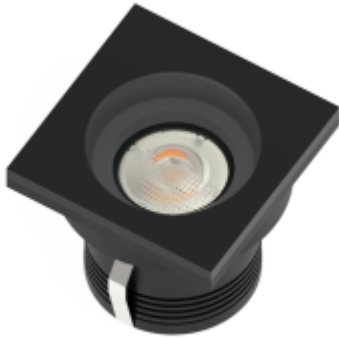

<https://uni-luce.com>
+39 339 505 5880
info@uni-luce.com

Via Monselice, 26, 20832 Desio
MB, Italy

RAMI 9 ASYM L SQ TRIMLESS

Available colors:	● 233014-B9-LE-TR
Beam angle:	30°
LED Color:	2700K 3000K 4000K 6000K
Lamp Power:	1x8.9W
CRI:	90
Lamp Lumen:	509lm
Material:	Clear Tempered Glass
Location:	Exterior
Fixation:	Inground
Installation:	Inground
Product dimension:	95x95mm
Input:	24V 50/60Hz
IP:	67
Class:	III
DIM Option:	DALI DMX
Mounting Sleeve:	ABS
IK:	09

<https://uni-luce.com>

+39 339 505 5880

info@uni-luce.com

Via Monselice, 26, 20832 Desio

MB, Italy

RAMI is a wide collection of inground lamps. The collection comes in 3 dimensions M, L and XL. Each size has has COB, SMD, and FLOOD versions for choice, as well as trim and trimless options. The outer ring has no fixing screws, which gives additional esthetical advantage to the product. The LED source is installed deeply in the body, creating anti glare lighting patterns.