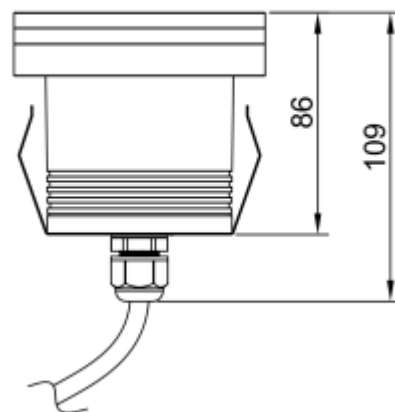

<https://uni-luce.com>
+39 339 505 5880
info@uni-luce.com

Via Monselice, 26, 20832 Desio
MB, Italy

RAMI 9 ASYM L SQ TRIMLESS

Available colors:	● 233014-B9-LE-TR
Beam angle:	30°
LED Color:	2700K 3000K 4000K 6000K
Lamp Power:	1x8.9W
CRI:	90
Lamp Lumen:	509lm
Material:	Clear Tempered Glass
Location:	Exterior
Fixation:	Inground
Installation:	Inground
Product dimension:	95x95mm
Input:	24V 50/60Hz
IP:	67
Class:	III
DIM Option:	DALI DMX
Mounting Sleeve:	ABS
IK:	09

<https://uni-luce.com>

+39 339 505 5880

info@uni-luce.com

Via Monselice, 26, 20832 Desio

MB, Italy

RAMI is a wide collection of inground lamps. The collection comes in 3 dimensions M, L and XL. Each size has has COB, SMD, and FLOOD versions for choice, as well as trim and trimless options. The outer ring has no fixing screws, which gives additional esthetical advantage to the product. The LED source is installed deeply in the body, creating anti glare lighting patterns.