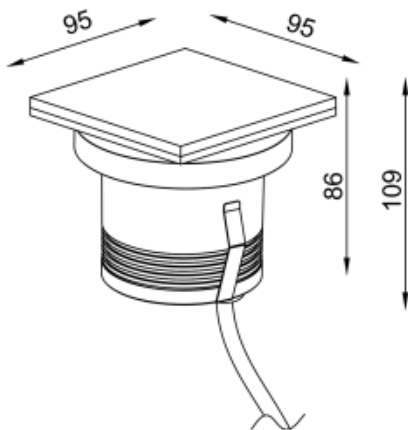

<https://uni-luce.com>
+39 339 505 5880
info@uni-luce.com

Via Monselice, 26, 20832 Desio
MB, Italy

RAMI 9 ASYM L SQ TRIMLESS

Available colors:	● 233014-B9-LE-TR
Beam angle:	30°
LED Color:	2700K 3000K 4000K 6000K
Lamp Power:	1x8.9W
CRI:	90
Lamp Lumen:	509lm
Material:	Clear Tempered Glass
Location:	Exterior
Fixation:	Inground
Installation:	Inground
Product dimension:	95x95mm
Input:	24V 50/60Hz
IP:	67
Class:	III
DIM Option:	DALI DMX
Mounting Sleeve:	ABS
IK:	09

<https://uni-luce.com>

+39 339 505 5880

info@uni-luce.com

Via Monselice, 26, 20832 Desio

MB, Italy

RAMI is a wide collection of inground lamps. The collection comes in 3 dimensions M, L and XL. Each size has has COB, SMD, and FLOOD versions for choice, as well as trim and trimless options. The outer ring has no fixing screws, which gives additional esthetical advantage to the product. The LED source is installed deeply in the body, creating anti glare lighting patterns.