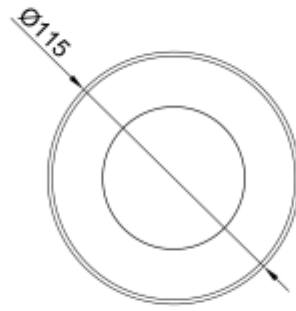

## RAMI 9 COB ASYM L RO

Available colors:	<input type="radio"/> 232670-SS9
	<input type="radio"/> 232670-W9
	<input checked="" type="radio"/> 232670-B9
Beam angle:	30°
LED Color:	2700K 3000K 4000K 6000K
Lamp Power:	1x8.9W
CRI:	90
Lamp Lumen:	509lm
Material:	Stainless steel 316, Clear Tempered Glass
Location:	Exterior
Fixation:	Inground
Installation:	Inground
Product dimension:	diam115mm
Input:	24V 50/60Hz
IP:	67
Class:	III
DIM Option:	DALI DMX
Mounting Sleeve:	ABS
IK:	09

75  
100

<https://uni-luce.com>

+39 339 505 5880

[info@uni-luce.com](mailto:info@uni-luce.com)

Via Monselice, 26, 20832 Desio

MB, Italy

RAMI is a wide collection of inground lamps. The collection comes in 3 dimensions M, L and XL. Each size has has COB, SMD, and FLOOD versions for choice, as well as trim and trimless options. The outer ring has no fixing screws, which gives additional esthetical advantage to the product. The LED source is installed deeply in the body, creating anti glare lighting patterns.