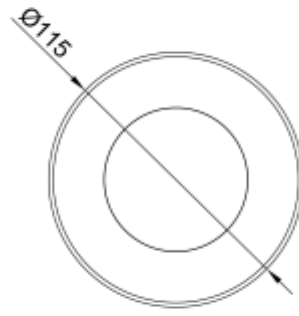

<https://uni-luce.com>
+39 339 505 5880
info@uni-luce.com

Via Monselice, 26, 20832 Desio
MB, Italy

RAMI 9 COB L RO

Available colors:	<input type="radio"/> 23269-SS9
	<input type="radio"/> 23269-W9
	<input checked="" type="radio"/> 23269-B9
Beam angle:	15° 24° 36°
LED Color:	2700K 3000K 4000K 6000K
Lamp Power:	1x8.9W
CRI:	90
Lamp Lumen:	509lm
Material:	Stainless steel 316, Clear Tempered Glass
Location:	Exterior
Fixation:	Inground
Installation:	Inground
Product dimension:	diam115mm
Input:	24V 50/60Hz
IP:	67
Class:	III
DIM Option:	DALI DMX
Mounting Sleeve:	ABS
IK:	09

75
100

<https://uni-luce.com>

+39 339 505 5880

info@uni-luce.com

Via Monselice, 26, 20832 Desio

MB, Italy

RAMI is a wide collection of inground lamps. The collection comes in 3 dimensions M, L and XL. Each size has has COB, SMD, and FLOOD versions for choice, as well as trim and trimless options. The outer ring has no fixing screws, which gives additional esthetical advantage to the product. The LED source is installed deeply in the body, creating anti glare lighting patterns.