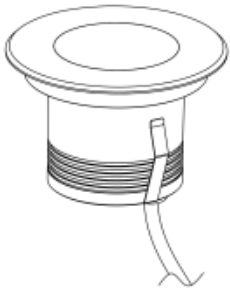

<https://uni-luce.com>
+39 339 505 5880
info@uni-luce.com

Via Monselice, 26, 20832 Desio
MB, Italy

RAMI 9 COB L RO

Available colors:	<input type="radio"/> 23269-SS9
	<input type="radio"/> 23269-W9
	<input checked="" type="radio"/> 23269-B9
Beam angle:	15° 24° 36°
LED Color:	2700K 3000K 4000K 6000K
Lamp Power:	1x8.9W
CRI:	90
Lamp Lumen:	509lm
Material:	Stainless steel 316, Clear Tempered Glass
Location:	Exterior
Fixation:	Inground
Installation:	Inground
Product dimension:	diam115mm
Input:	24V 50/60Hz
IP:	67
Class:	III
DIM Option:	DALI DMX
Mounting Sleeve:	ABS
IK:	09

75
100

<https://uni-luce.com>

+39 339 505 5880

info@uni-luce.com

Via Monselice, 26, 20832 Desio

MB, Italy

RAMI is a wide collection of inground lamps. The collection comes in 3 dimensions M, L and XL. Each size has has COB, SMD, and FLOOD versions for choice, as well as trim and trimless options. The outer ring has no fixing screws, which gives additional esthetical advantage to the product. The LED source is installed deeply in the body, creating anti glare lighting patterns.