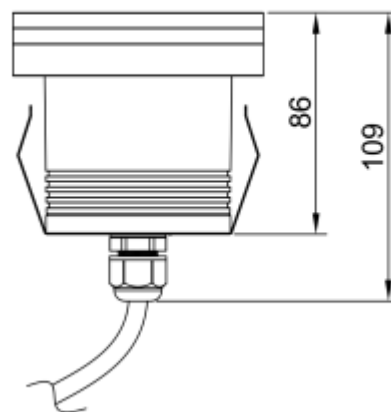

<https://uni-luce.com>
+39 339 505 5880
info@uni-luce.com

Via Monselice, 26, 20832 Desio
MB, Italy

RAMI 9 COB L RO TRIMLESS

Available colors:	● 232681-B9-TR
Beam angle:	15° 24° 36°
LED Color:	2700K 3000K 4000K 6000K
Lamp Power:	1x8.9W
CRI:	90
Lamp Lumen:	509lm
Material:	Clear Tempered Glass
Location:	Exterior
Fixation:	Inground
Installation:	Inground
Product dimension:	diam95mm
Input:	24V 50/60Hz
IP:	67
Class:	III
DIM Option:	DALI DMX
Mounting Sleeve:	ABS
IK:	09

<https://uni-luce.com>

+39 339 505 5880

info@uni-luce.com

Via Monselice, 26, 20832 Desio

MB, Italy

RAMI is a wide collection of inground lamps. The collection comes in 3 dimensions M, L and XL. Each size has has COB, SMD, and FLOOD versions for choice, as well as trim and trimless options. The outer ring has no fixing screws, which gives additional esthetical advantage to the product. The LED source is installed deeply in the body, creating anti glare lighting patterns.