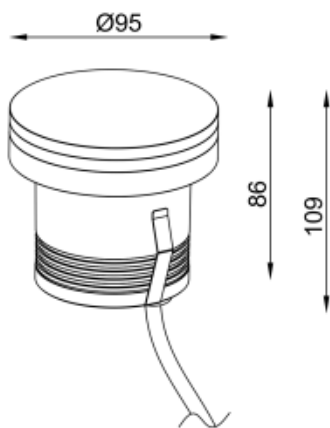

<https://uni-luce.com>
+39 339 505 5880
info@uni-luce.com

Via Monselice, 26, 20832 Desio
MB, Italy

RAMI 9 COB L RO TRIMLESS

Available colors:	● 232681-B9-TR
Beam angle:	15° 24° 36°
LED Color:	2700K 3000K 4000K 6000K
Lamp Power:	1x8.9W
CRI:	90
Lamp Lumen:	509lm
Material:	Clear Tempered Glass
Location:	Exterior
Fixation:	Inground
Installation:	Inground
Product dimension:	diam95mm
Input:	24V 50/60Hz
IP:	67
Class:	III
DIM Option:	DALI DMX
Mounting Sleeve:	ABS
IK:	09

<https://uni-luce.com>

+39 339 505 5880

info@uni-luce.com

Via Monselice, 26, 20832 Desio

MB, Italy

RAMI is a wide collection of inground lamps. The collection comes in 3 dimensions M, L and XL. Each size has has COB, SMD, and FLOOD versions for choice, as well as trim and trimless options. The outer ring has no fixing screws, which gives additional esthetical advantage to the product. The LED source is installed deeply in the body, creating anti glare lighting patterns.