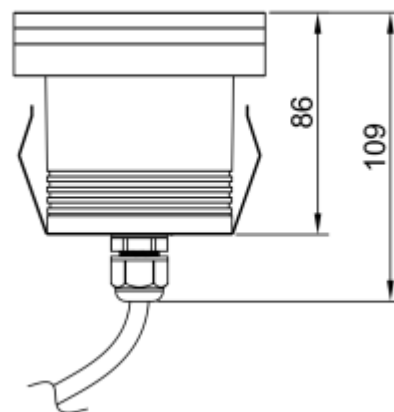

<https://uni-luce.com>
+39 339 505 5880
info@uni-luce.com

Via Monselice, 26, 20832 Desio
MB, Italy

RAMI 9 COB L SQ TRIMLESS

Available colors:	● 233009-B9-TR
Beam angle:	15° 24° 36°
LED Color:	2700K 3000K 4000K 6000K
Lamp Power:	1x8.9W
CRI:	90
Lamp Lumen:	509lm
Material:	Clear Tempered Glass
Location:	Exterior
Fixation:	Inground
Installation:	Inground
Product dimension:	95x95mm
Input:	24V 50/60Hz
IP:	67
Class:	III
DIM Option:	DALI DMX
Mounting Sleeve:	ABS
IK:	09

<https://uni-luce.com>

+39 339 505 5880

info@uni-luce.com

Via Monselice, 26, 20832 Desio

MB, Italy

RAMI is a wide collection of inground lamps. The collection comes in 3 dimensions M, L and XL. Each size has has COB, SMD, and FLOOD versions for choice, as well as trim and trimless options. The outer ring has no fixing screws, which gives additional esthetical advantage to the product. The LED source is installed deeply in the body, creating anti glare lighting patterns.