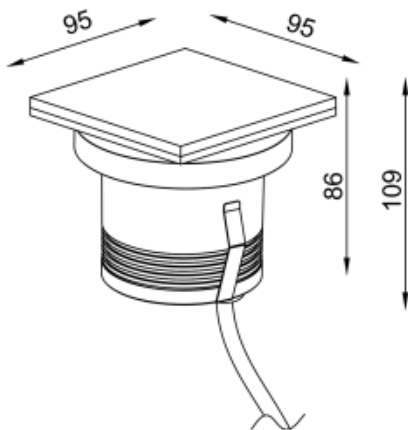

<https://uni-luce.com>
+39 339 505 5880
info@uni-luce.com

Via Monselice, 26, 20832 Desio
MB, Italy

RAMI 9 COB L SQ TRIMLESS

Available colors:	● 233009-B9-TR
Beam angle:	15° 24° 36°
LED Color:	2700K 3000K 4000K 6000K
Lamp Power:	1x8.9W
CRI:	90
Lamp Lumen:	509lm
Material:	Clear Tempered Glass
Location:	Exterior
Fixation:	Inground
Installation:	Inground
Product dimension:	95x95mm
Input:	24V 50/60Hz
IP:	67
Class:	III
DIM Option:	DALI DMX
Mounting Sleeve:	ABS
IK:	09

<https://uni-luce.com>

+39 339 505 5880

info@uni-luce.com

Via Monselice, 26, 20832 Desio

MB, Italy

RAMI is a wide collection of inground lamps. The collection comes in 3 dimensions M, L and XL. Each size has has COB, SMD, and FLOOD versions for choice, as well as trim and trimless options. The outer ring has no fixing screws, which gives additional esthetical advantage to the product. The LED source is installed deeply in the body, creating anti glare lighting patterns.