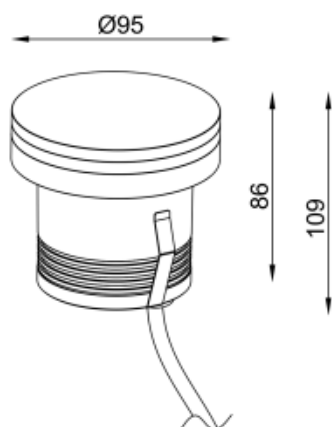

Installation:

Inground

Product dimension:

diam95mm

Input:

24V 50/60Hz

IP:

67

Class:

III

DIM Option:

DALI DMX

Mounting Sleeve:

ABS

IK:

09

<https://uni-luce.com>

+39 339 505 5880

info@uni-luce.com

Via Monselice, 26, 20832 Desio

MB, Italy

RAMI is a wide collection of inground lamps. The collection comes in 3 dimensions M, L and XL. Each size has has COB, SMD, and FLOOD versions for choice, as well as trim and trimless options. The outer ring has no fixing screws, which gives additional esthetical advantage to the product. The LED source is installed deeply in the body, creating anti glare lighting patterns.