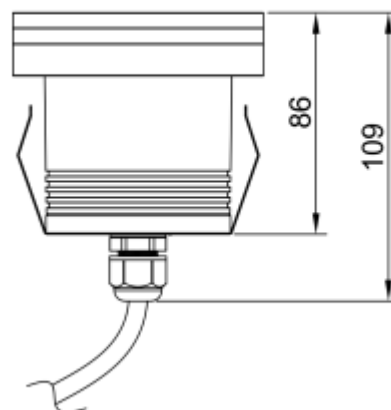

Installation:

Inground

Product dimension:

diam95mm

Input:

24V 50/60Hz

IP:

67

Class:

III

DIM Option:

DALI DMX

Mounting Sleeve:

ABS

IK:

09

<https://uni-luce.com>

+39 339 505 5880

info@uni-luce.com

Via Monselice, 26, 20832 Desio

MB, Italy

RAMI is a wide collection of inground lamps. The collection comes in 3 dimensions M, L and XL. Each size has has COB, SMD, and FLOOD versions for choice, as well as trim and trimless options. The outer ring has no fixing screws, which gives additional esthetical advantage to the product. The LED source is installed deeply in the body, creating anti glare lighting patterns.