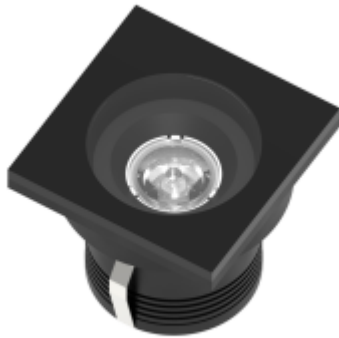

<https://uni-luce.com>
+39 339 505 5880
info@uni-luce.com

Via Monselice, 26, 20832 Desio
MB, Italy

RAMI 9 LE L SQ TRIMLESS

Available colors:	● 233012-B9-LE-TR
Beam angle:	10° 15° 24° 36° 50°
LED Color:	2700K 3000K 4000K 6000K
Lamp Power:	1x8.9W
CRI:	90
Lamp Lumen:	509lm
Material:	Clear Tempered Glass
Location:	Exterior
Fixation:	Inground
Installation:	Inground
Product dimension:	95x95mm
Input:	24V 50/60Hz
IP:	67
Class:	III
DIM Option:	DALI DMX
Mounting Sleeve:	ABS
IK:	09

<https://uni-luce.com>

+39 339 505 5880

info@uni-luce.com

Via Monselice, 26, 20832 Desio

MB, Italy

RAMI is a wide collection of inground lamps. The collection comes in 3 dimensions M, L and XL. Each size has has COB, SMD, and FLOOD versions for choice, as well as trim and trimless options. The outer ring has no fixing screws, which gives additional esthetical advantage to the product. The LED source is installed deeply in the body, creating anti glare lighting patterns.