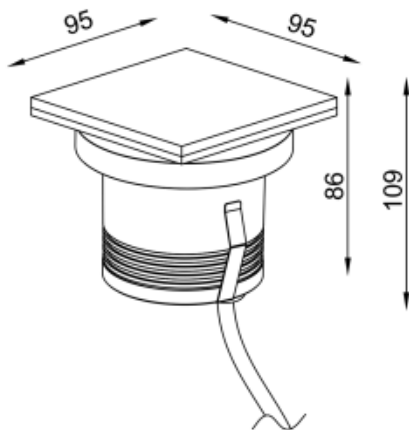

<https://uni-luce.com>
+39 339 505 5880
info@uni-luce.com

Via Monselice, 26, 20832 Desio
MB, Italy

RAMI 9 LE L SQ TRIMLESS

Available colors:	● 233012-B9-LE-TR
Beam angle:	10° 15° 24° 36° 50°
LED Color:	2700K 3000K 4000K 6000K
Lamp Power:	1x8.9W
CRI:	90
Lamp Lumen:	509lm
Material:	Clear Tempered Glass
Location:	Exterior
Fixation:	Inground
Installation:	Inground
Product dimension:	95x95mm
Input:	24V 50/60Hz
IP:	67
Class:	III
DIM Option:	DALI DMX
Mounting Sleeve:	ABS
IK:	09

<https://uni-luce.com>

+39 339 505 5880

info@uni-luce.com

Via Monselice, 26, 20832 Desio

MB, Italy

RAMI is a wide collection of inground lamps. The collection comes in 3 dimensions M, L and XL. Each size has has COB, SMD, and FLOOD versions for choice, as well as trim and trimless options. The outer ring has no fixing screws, which gives additional esthetical advantage to the product. The LED source is installed deeply in the body, creating anti glare lighting patterns.