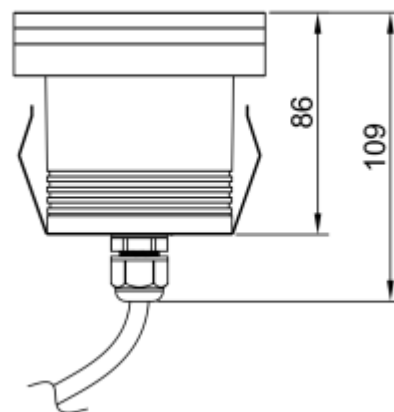

<https://uni-luce.com>
+39 339 505 5880
info@uni-luce.com

Via Monselice, 26, 20832 Desio
MB, Italy

RAMI 9 LE L SQ TRIMLESS

Available colors:	● 233012-B9-LE-TR
Beam angle:	10° 15° 24° 36° 50°
LED Color:	2700K 3000K 4000K 6000K
Lamp Power:	1x8.9W
CRI:	90
Lamp Lumen:	509lm
Material:	Clear Tempered Glass
Location:	Exterior
Fixation:	Inground
Installation:	Inground
Product dimension:	95x95mm
Input:	24V 50/60Hz
IP:	67
Class:	III
DIM Option:	DALI DMX
Mounting Sleeve:	ABS
IK:	09

<https://uni-luce.com>

+39 339 505 5880

info@uni-luce.com

Via Monselice, 26, 20832 Desio

MB, Italy

RAMI is a wide collection of inground lamps. The collection comes in 3 dimensions M, L and XL. Each size has has COB, SMD, and FLOOD versions for choice, as well as trim and trimless options. The outer ring has no fixing screws, which gives additional esthetical advantage to the product. The LED source is installed deeply in the body, creating anti glare lighting patterns.