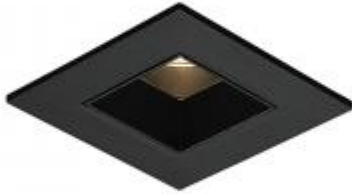

<https://uni-luce.com>
+39 339 505 5880
info@uni-luce.com

Via Monselice, 26, 20832 Desio
MB, Italy

RAPIDO SQ

Available colors:

335-WW10SQ

335-BB10SQ

335-WB10SQ

335-BG10SQ

335-WCR10SQ

Beam angle:	12° 24°
LED Color:	2700K 3000K 4000K
LED power:	8,9W
Lamp Power:	10W
CRI:	90
Lamp Lumen:	1335lm
Location:	Interior
Fixation:	Ceiling
Installation:	Recessed
Product dimension:	83x83x74mm
Cut hole size:	68mm
Input:	220-240V 50\60Hz
IP:	54
Class:	III
DIM Option:	ON/OFF DALI TRIAC DTW

UNI
LUCÉ

<https://uni-luce.com>

+39 339 505 5880

info@uni-luce.com

Via Monselice, 26, 20832 Desio

MB, Italy

The conical shaped reflector of the Rapido fixtures and the the deeper placed LED light, make sure that glare is reduced to a minimum when the lamp is installed in the ceiling. The small trim at the end of the reflector gives a refined touch to this elegant luminaire. The Rapido is an elegant and highly functional addition to the UNI LUCE led downlighter range, complementing the existing product family. The recessed position of the led guarantees a refined ceiling image and higher level of visual comfort. Rapido is available in different colours, including gold matte.