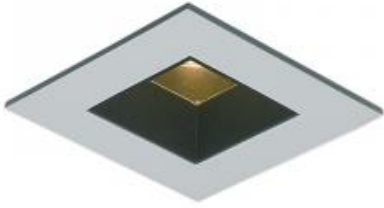

<https://uni-luce.com>
+39 339 505 5880
info@uni-luce.com

Via Monselice, 26, 20832 Desio
MB, Italy

RAPIDO SQ

Available colors:

335-WW10SQ

335-BB10SQ

335-WB10SQ

335-BG10SQ

335-WCR10SQ

Beam angle:	12° 24°
LED Color:	2700K 3000K 4000K
LED power:	8,9W
Lamp Power:	10W
CRI:	90
Lamp Lumen:	1335lm
Location:	Interior
Fixation:	Ceiling
Installation:	Recessed
Product dimension:	83x83x74mm
Cut hole size:	68mm
Input:	220-240V 50\60Hz
IP:	54
Class:	III
DIM Option:	ON/OFF DALI TRIAC DTW

UNI
LUCÉ

<https://uni-luce.com>

+39 339 505 5880

info@uni-luce.com

Via Monselice, 26, 20832 Desio

MB, Italy

The conical shaped reflector of the Rapido fixtures and the the deeper placed LED light, make sure that glare is reduced to a minimum when the lamp is installed in the ceiling. The small trim at the end of the reflector gives a refined touch to this elegant luminaire. The Rapido is an elegant and highly functional addition to the UNI LUCE led downlighter range, complementing the existing product family. The recessed position of the led guarantees a refined ceiling image and higher level of visual comfort. Rapido is available in different colours, including gold matte.