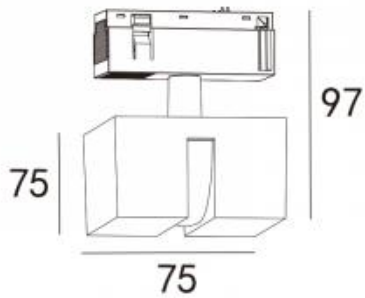

## RAY 3

Available colors:

○ 526-W3-VD

● 526-B3-VD

Beam angle:

0°

Location:

Interior

Product dimension:

75x75x97mm

<https://uni-luce.com>

+39 339 505 5880

[info@uni-luce.com](mailto:info@uni-luce.com)

Via Monselice, 26, 20832 Desio

MB, Italy

The NIX system is a compact low voltage (48V) track system in which LED lighting fixtures are mounted by click mechanism. It has no limitations in terms of length and allows create configurations from the ceiling to the walls. Tracks can be built-in, laid-on, or suspended. Thanks to special installation brackets NIX built-in track can be installed after all necessary maintenance. NIX ON Track have different installation methods including recessed, surface mounting and suspending. In the NIX lighting system, you can easily change the number of lighting fixtures and their arrangements, creating new lighting patterns in the room. Thanks to great variety of lamps, NIX system can match any interior style. A special click mechanism ensures reliable fixation of the lighting fixtures in the track. Brightness adjustment, management via the DALI protocol, or 1-10V.