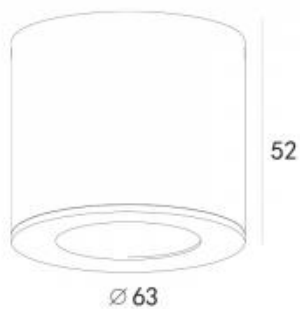

## RAY A RO LONG

Available colors:

- 453-W8ROLO
- 453-B8ROLO
- 453-GR8ROLO

Beam angle:	23° 28° 38°
LED Color:	2700K 3000K 4000K
Lamp Power:	8W
CRI:	80
Lamp Lumen:	695lm
Location:	Interior
Fixation:	Ceiling
Installation:	Surface
Product dimension:	63x52mm
Input:	AC 230V
IP:	54
Class:	III