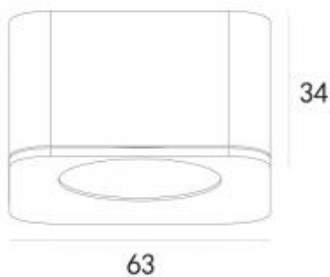

695lm

Location:

Interior

Fixation:

Ceiling

Installation:

Surface

Product dimension:

63x63x34mm

Input:

AC 220-240V 50\60Hz

IP:

54

Class:

III

<https://uni-luce.com>