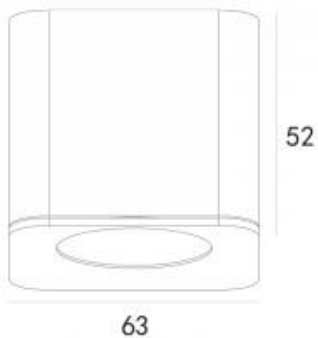

<https://uni-luce.com>
+39 339 505 5880
info@uni-luce.com

Via Monselice, 26, 20832 Desio
MB, Italy

RAY A SQ LONG

Available colors:

- 453-W8SQLO
- 453-B8SQLO
- 453-GR8SQLO

Beam angle:	23° 28° 38°
LED Color:	2700K 3000K 4000K
Lamp Power:	8W
CRI:	80
Lamp Lumen:	695lm
Location:	Interior
Fixation:	Ceiling
Installation:	Surface
Product dimension:	63x63x52mm
Input:	AC 230V
IP:	54
Class:	III