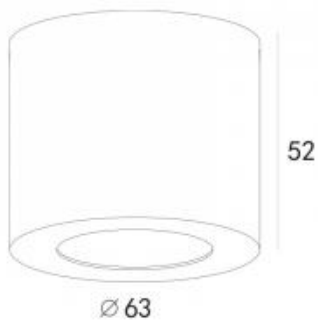

<https://uni-luce.com>
+39 339 505 5880
info@uni-luce.com

Via Monselice, 26, 20832 Desio
MB, Italy

RAY RO LONG

Available colors:

- ☐ 452-W8ROLO
- ☒ 452-B8ROLO
- ☐ 452-GR8ROLO

Beam angle:

23° 28° 38°

LED Color:

2700K 3000K 4000K

Lamp Power:

8W

CRI:

80

Lamp Lumen:

695lm

Location:

Interior

Fixation:

Ceiling

Installation:

Surface

Product dimension:

63x52mm

Input:

AC 220-240V 50\60Hz

IP:

20

Class:

III