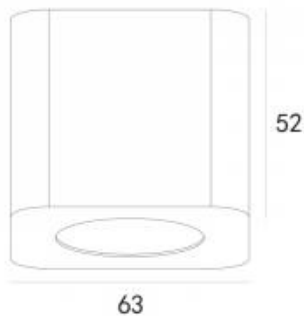

<https://uni-luce.com>
+39 339 505 5880
info@uni-luce.com

Via Monselice, 26, 20832 Desio
MB, Italy

RAY SQ LONG

Available colors:

- 452-W8SQLO
- 452-B8SQLO
- 452-GR8SQLO

Beam angle:	23° 28° 38°
LED Color:	3000K
Lamp Power:	8W
CRI:	80
Lamp Lumen:	695lm
Location:	Interior
Fixation:	Ceiling
Installation:	Surface
Product dimension:	63x63x52mm
Input:	AC 220-240V 50\60Hz
IP:	20
Class:	III

<https://uni-luce.com>

+39 339 505 5880

info@uni-luce.com

Via Monselice, 26, 20832 Desio

MB, Italy

The straightforward, miniature contemporary design on RAY lets you install it in every application. Thanks to IP54, some lamps from RAY collection can be used for both indoor and outdoor use. Round and square forms are available for choice.