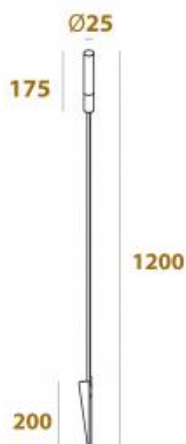

<https://uni-luce.com>
+39 339 505 5880
info@uni-luce.com

Via Monselice, 26, 20832 Desio
MB, Italy

REED-1200

Available colors:	○ 1681-SS8-1200
Beam angle:	0°
LED Color:	3000K 4000K 6000K 5000K
LED power:	2,1W
CRI:	90
Lamp Lumen:	182lm
Material:	Stainless Steel, Glass
Location:	Exterior
Fixation:	Bollards
Product dimension:	L1200mm
Input:	220-240V 50/60HZ
IP:	65
Class:	III
IK:	08