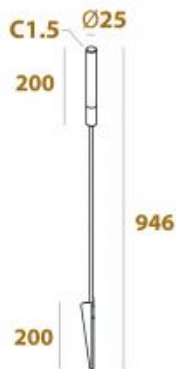

<https://uni-luce.com>
+39 339 505 5880
info@uni-luce.com

Via Monselice, 26, 20832 Desio
MB, Italy

REED-950

Available colors:	○ 1681-SS8-950
Beam angle:	0°
LED Color:	3000K 4000K 6000K 5000K
LED power:	2,1W
CRI:	90
Lamp Lumen:	182lm
Material:	Stainless Steel, Glass
Location:	Exterior
Fixation:	Bollards
Product dimension:	L946mm
Input:	220-240V 50/60HZ
IP:	65
Class:	III
IK:	06