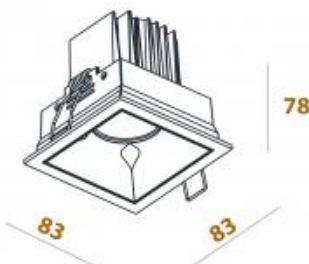

Available colors:

○ 507-WW11

● 507-BB11

◐ 507-BG11

◑ 507-BCR11

Beam angle: 24° 46°

LED Color: 2700K 3000K 4000K

LED power: 9W

Lamp Power: 11W 500mA

CRI: 90

Lamp Lumen: 1135lm

Location: Interior

Fixation: Ceiling

Installation: Recessed

Product dimension: 83x83x78mm

Cut hole size: 76x76mm

Input: 220-240V 50\60Hz

IP: 44

Class: I

DIM Option: ON/OFF DALI TRIAC DTW