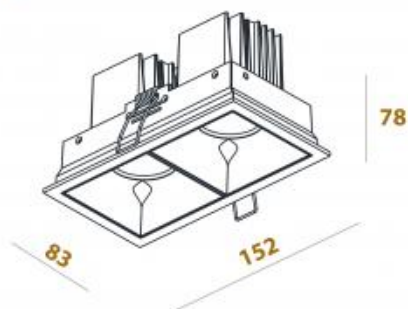

## REGENT-2

Available colors:

○ 507-WW21

● 507-BB21

◐ 507-GB21

◑ 507-BCR21

Beam angle:	24° 46°
LED Color:	2700K 3000K 4000K
LED power:	2x9W
Lamp Power:	21W 500mA
CRI:	90
Lamp Lumen:	2x1135lm
Location:	Interior
Fixation:	Ceiling
Installation:	Recessed
Product dimension:	83x152x78mm
Cut hole size:	145x76mm
Input:	220-240V 50\60Hz
IP:	44
Class:	I
DIM Option:	ON/OFF DALI TRIAC DTW