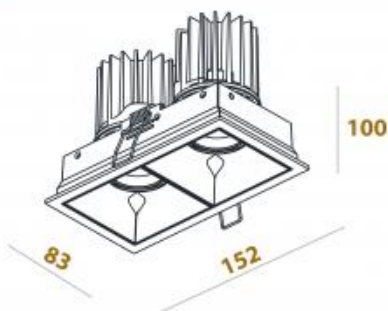

Beam angle: 24° 46°

LED Color: 2700K 3000K 4000K

LED power: 2x9W

Lamp Power: 21W 500mA

CRI: 90

Lamp Lumen: 2x1135lm

Location: Interior

Fixation: Ceiling

Installation: Recessed

Product dimension: 83x152x100mm

Cut hole size: 145x76mm

Input: 220-240V 50\60Hz

IP: 44

Class: I

DIM Option: ON/OFF DALI TRIAC DTW

<https://uni-luce.com>