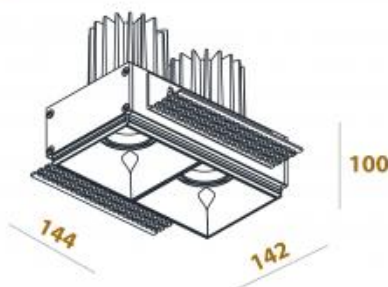

Available colors:

○ 507-W21ADTR

● 507-B21ADTR

● 507-G21ADTR

○ 507-CR21ADTR

Beam angle: 24° 46°

LED Color: 2700K 3000K 4000K

LED power: 2x9W

Lamp Power: 21W 500mA

CRI: 90

Lamp Lumen: 2x1135lm

Location: Interior

Fixation: Ceiling

Installation: Recessed

Product dimension: 144x142x78mm

Cut hole size: 146x78mm

Input: 220-240V 50\60Hz

IP: 44

Class: I

DIM Option: ON/OFF DALI TRIAC DTW