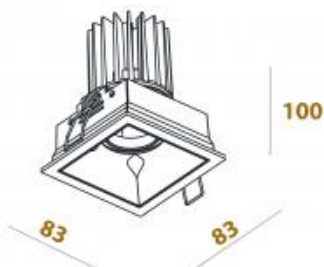

Beam angle: 24° 46°

LED Color: 2700K 3000K 4000K

LED power: 9W

Lamp Power: 11W 500mA

CRI: 90

Lamp Lumen: 1135lm

Location: Interior

Fixation: Ceiling

Installation: Recessed

Product dimension: 83x83x100mm

Cut hole size: 76x76mm

Input: 220-240V 50\60Hz

IP: 44

Class: I

DIM Option: ON/OFF DALI TRIAC DTW

<https://uni-luce.com>