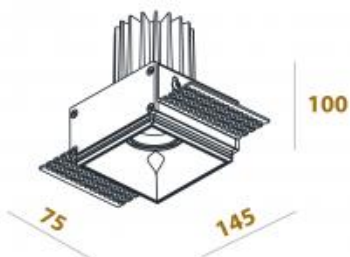

Available colors:

○ 507-W11ADTR

● 507-B11ADTR

● 507-G11ADTR

○ 507-CR11ADTR

Beam angle: 24° 46°

LED Color: 2700K 3000K 4000K

LED power: 9W

Lamp Power: 11W 500mA

CRI: 90

Lamp Lumen: 1135lm

Location: Interior

Fixation: Ceiling

Installation: Recessed

Product dimension: 75x145x78mm

Cut hole size: 83x78mm

Input: 220-240V 50\60Hz

IP: 44

Class: I

DIM Option: ON/OFF DALI TRIAC DTW