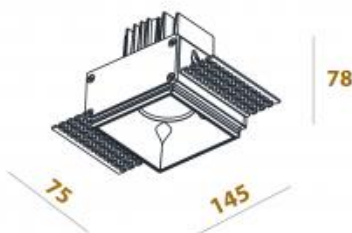

## REGENT TRIMLESS

Available colors:

- 507-W11TR
- 507-B11TR
- 507-G11TR
- 507-CH11TR

Beam angle:	24° 46°
LED Color:	2700K 3000K 4000K
LED power:	9W
Lamp Power:	11W 500mA
CRI:	90
Lamp Lumen:	1135lm
Location:	Interior
Fixation:	Ceiling
Installation:	Recessed
Product dimension:	75x145x100mm
Cut hole size:	145x76mm
Input:	220-240V 50\60Hz
IP:	44
Class:	I
DIM Option:	ON/OFF DALI TRIAC DTW