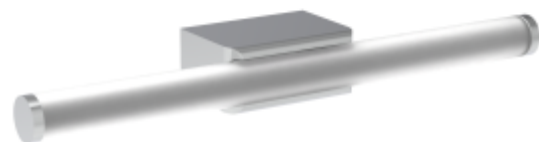

<https://uni-luce.com>
+39 339 505 5880
info@uni-luce.com

Via Monselice, 26, 20832 Desio
MB, Italy

RIGLA 400 H

- 20235-W8-400
- 20235-B8-400
- 20235-CR8-400

Available colors:

Beam angle:	360°
LED Color:	2700K 3000K
Lamp Power:	8W
CRI:	90
Lamp Lumen:	468lm
Location:	Interior
Fixation:	Wall
Installation:	Surface
Product dimension:	30*L400mm
Input:	220-240V 50/60HZ
IP:	54
Class:	I

<https://uni-luce.com>

+39 339 505 5880

info@uni-luce.com

Via Monselice, 26, 20832 Desio

MB, Italy

RIGLA is a new member of the UNI LUCE family, add refinement, finesse and color to the range. They are characterized by an atypical hinge, a design element that not only catches the eye, but also serves as storage for technical parts inside the luminaire. Next to black and white, the RIGLA collection is available in Mirror Chrome Colored. The faceted design of the RIGLA captures and reflects the ambient light with an ever-changing look as result.