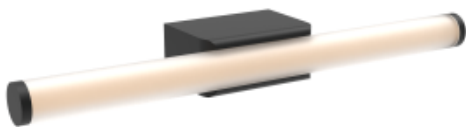

<https://uni-luce.com>
+39 339 505 5880
info@uni-luce.com

Via Monselice, 26, 20832 Desio
MB, Italy

RIGLA 400 H

- 20235-W8-400
- 20235-B8-400
- 20235-CR8-400

Available colors:

Beam angle:	360°
LED Color:	2700K 3000K
Lamp Power:	8W
CRI:	90
Lamp Lumen:	468lm
Location:	Interior
Fixation:	Wall
Installation:	Surface
Product dimension:	30*L400mm
Input:	220-240V 50/60HZ
IP:	54
Class:	I

<https://uni-luce.com>

+39 339 505 5880

info@uni-luce.com

Via Monselice, 26, 20832 Desio

MB, Italy

RIGLA is a new member of the UNI LUCE family, add refinement, finesse and color to the range. They are characterized by an atypical hinge, a design element that not only catches the eye, but also serves as storage for technical parts inside the luminaire. Next to black and white, the RIGLA collection is available in Mirror Chrome Colored. The faceted design of the RIGLA captures and reflects the ambient light with an ever-changing look as result.