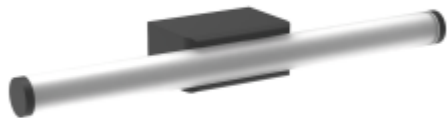

<https://uni-luce.com>
+39 339 505 5880
info@uni-luce.com

Via Monselice, 26, 20832 Desio
MB, Italy

RIGLA 400 H

- 20235-W8-400
- 20235-B8-400
- 20235-CR8-400

Available colors:

Beam angle:	360°
LED Color:	2700K 3000K
Lamp Power:	8W
CRI:	90
Lamp Lumen:	468lm
Location:	Interior
Fixation:	Wall
Installation:	Surface
Product dimension:	30*L400mm
Input:	220-240V 50/60HZ
IP:	54
Class:	I

<https://uni-luce.com>

+39 339 505 5880

info@uni-luce.com

Via Monselice, 26, 20832 Desio

MB, Italy

RIGLA is a new member of the UNI LUCE family, add refinement, finesse and color to the range. They are characterized by an atypical hinge, a design element that not only catches the eye, but also serves as storage for technical parts inside the luminaire. Next to black and white, the RIGLA collection is available in Mirror Chrome Colored. The faceted design of the RIGLA captures and reflects the ambient light with an ever-changing look as result.