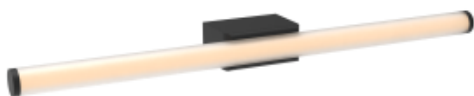

I

<https://uni-luce.com>

+39 339 505 5880

info@uni-luce.com

Via Monselice, 26, 20832 Desio

MB, Italy

RIGLA is a new member of the UNI LUCE family, add refinement, finesse and color to the range. They are characterized by an atypical hinge, a design element that not only catches the eye, but also serves as storage for technical parts inside the luminaire. Next to black and white, the RIGLA collection is available in Mirror Chrome Colored. The faceted design of the RIGLA captures and reflects the ambient light with an ever-changing look as result.