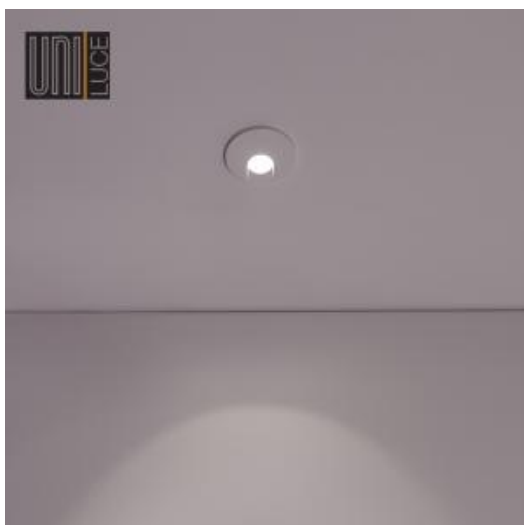

<https://uni-luce.com>
+39 339 505 5880
info@uni-luce.com

Via Monselice, 26, 20832 Desio
MB, Italy

RIO RO

Available colors:

○ 539-W3RO

● 539-B3RO

● 539-GR3RO

Beam angle:

0° 0°

LED Color:

2700K 3000K 4000K

LED power:

1,5W

Lamp Power:

2,5W

CRI:

90

Lamp Lumen:

162lm

Material:

aluminium

Location:

Interior

Fixation:

Wall

Installation:

Recessed

Product dimension:

66x78mm

Input:

220-240V 50\60Hz

IP:

65

Class:

I