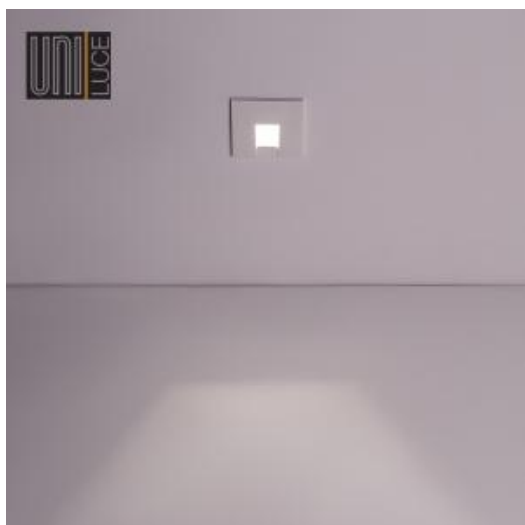

<https://uni-luce.com>
+39 339 505 5880
info@uni-luce.com

Via Monselice, 26, 20832 Desio
MB, Italy

RIO SQ

Available colors:

○ 538-W3SQ

● 538-B3SQ

● 538-GR3SQ

Beam angle:

0° 0°

LED Color:

2700K 3000K 4000K

LED power:

1,5W

Lamp Power:

2,5W

CRI:

90

Lamp Lumen:

162lm

Material:

aluminium

Location:

Interior

Fixation:

Wall

Installation:

Recessed

Product dimension:

65x75x75mm

Input:

220-240V 50\60Hz

IP:

65

Class:

I