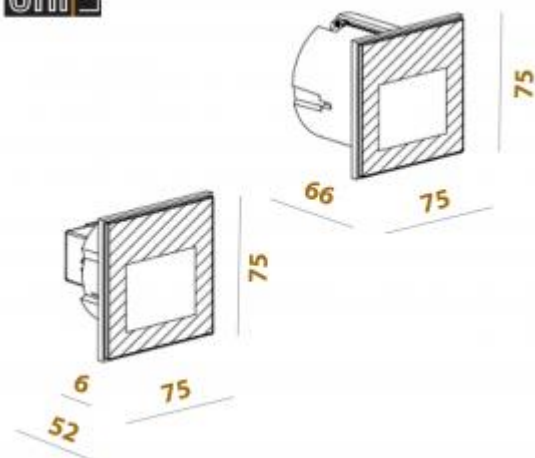

<https://uni-luce.com>

+39 339 505 5880

info@uni-luce.com

Via Monselice, 26, 20832 Desio

MB, Italy

RIO SQ SOFT

Available colors:

○ 540-FG3SQ

● 540-B3SQ

Beam angle:

0° 0°

LED Color:

2700K 3000K 4000K

LED power:

1,5W

Lamp Power:

2,5W

CRI:

90

Lamp Lumen:

157lm

Material:

aluminium, glass

Location:

Interior

Fixation:

Wall

Installation:

Recessed

Product dimension:

65x75x75mm

Input:

220-240V 50\60Hz

IP:

20

Class:

I