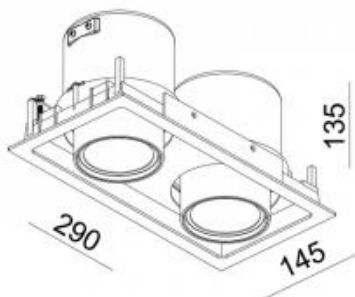

LED power: 2x16,3W

Lamp Power: 2x18W 500mA

CRI: 80

Lamp Lumen: 2x2395lm

Location: Interior

Fixation: Ceiling

Installation: Recessed

Product dimension: 290x145x135mm

Cut hole size: 272x132mm

Input: 220-240V 50\60Hz

IP: 20

Class: I

DIM Option: ON/OFF DALI TRIAC DTW

<https://uni-luce.com>

+39 339 505 5880

[info@uni-luce.com](mailto:info@uni-luce.com)

Via Monselice, 26, 20832 Desio

MB, Italy

The ROLLER is a lighting system, with the full flexibility of installation. A black minimalistic box could contain one or two heads. These ROLLER modules can remain encapsulated in the ceiling, or emerge in its entirety and be tilted 90° while rotate 355°, allowing focused illumination in one swift move. The black background inside the cove creates an illusion of unendingness around the light spots, enforcing the fully integrated architectural lighting concept. A range of light refining accessories are available to guarantee optimal optic performance and maximum eye comfort.